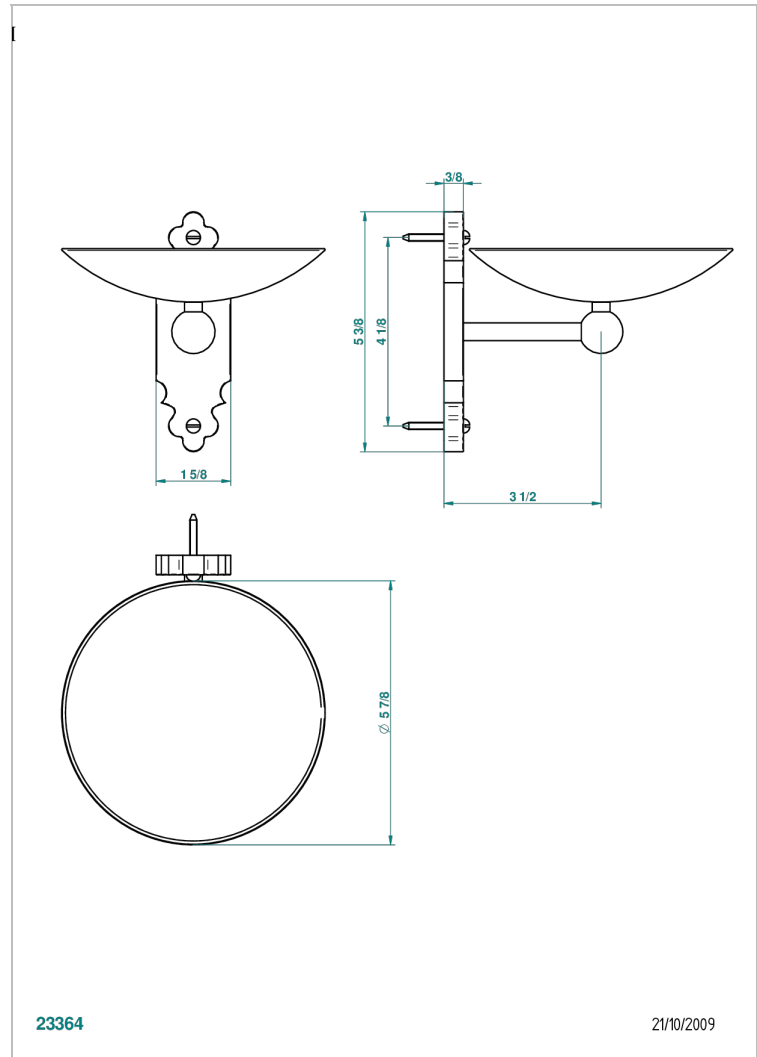

1900

G25-546GM

Soap dish, wall mounted, 6" diameter

23364

21/10/2009

CHARACTERISTIC

- 1900
- Soap dish, wall mounted, 6" diameter

AVAILABLE FINITIONS