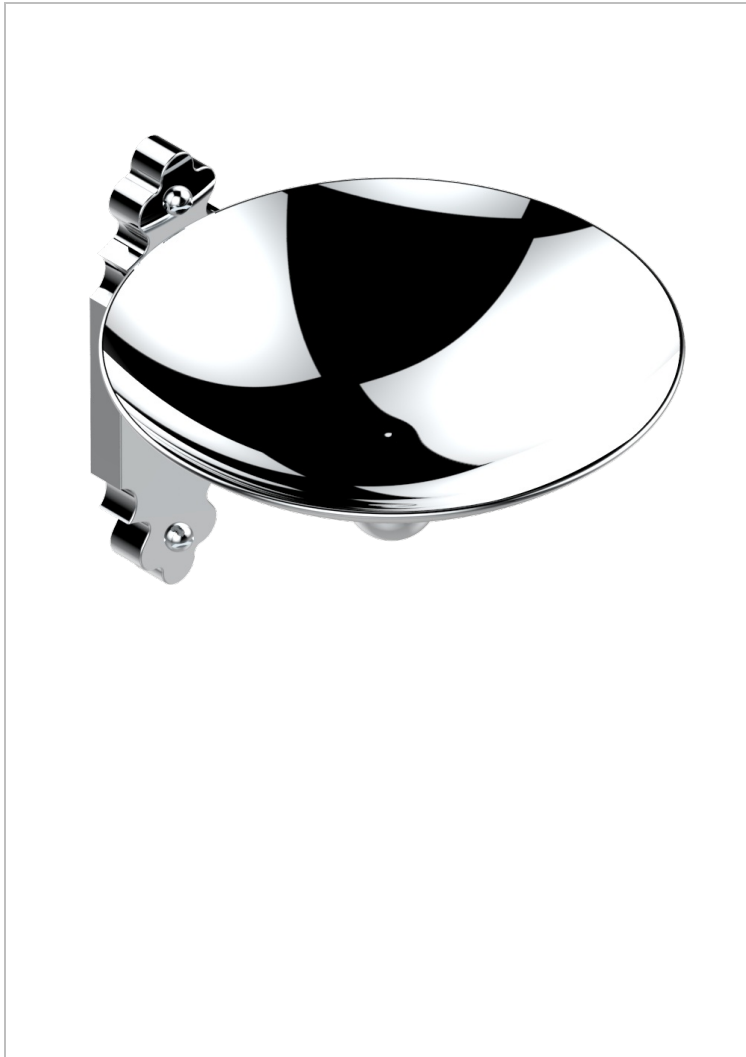

1900

G25-546GM

Soap dish, wall mounted, 6" diameter

23364

21/10/2009

CHARACTERISTIC

- 1900
- Soap dish, wall mounted, 6" diameter

AVAILABLE FINITIONS

Black nickel - D24
Blush PVD - H62
Brass color PVD - H49
Brown bronze color PVD - F33
Chrome polished - A02
Chrome polished / gold polished - G02

Copper antique matt, coated - H07
Gold color PVD - H52
Gold mat - F07
Gold polished - F01
Gold satiney - F03
Graphite PVD - H64

Light coated bronze - D01
Matt Umber PVD - H67
Matt blush PVD - H60
Matt brass color PVD - H50
Matt brown bronze color PVD - F34
Matt chrome (American satin) - C02

Matt gold color PVD - H53
Matt graphite PVD - H65
Matt nickel (American satin) - C01
Matt nickel color PVD - H56
Nickel antique / Sovereign - H28
Nickel color PVD - H55

Nickel polished - B01
Rose Gold - F27
Satin chrome - C03
Silver polished, antique - H03
Silver rhodium - F18
Soft gold - F30