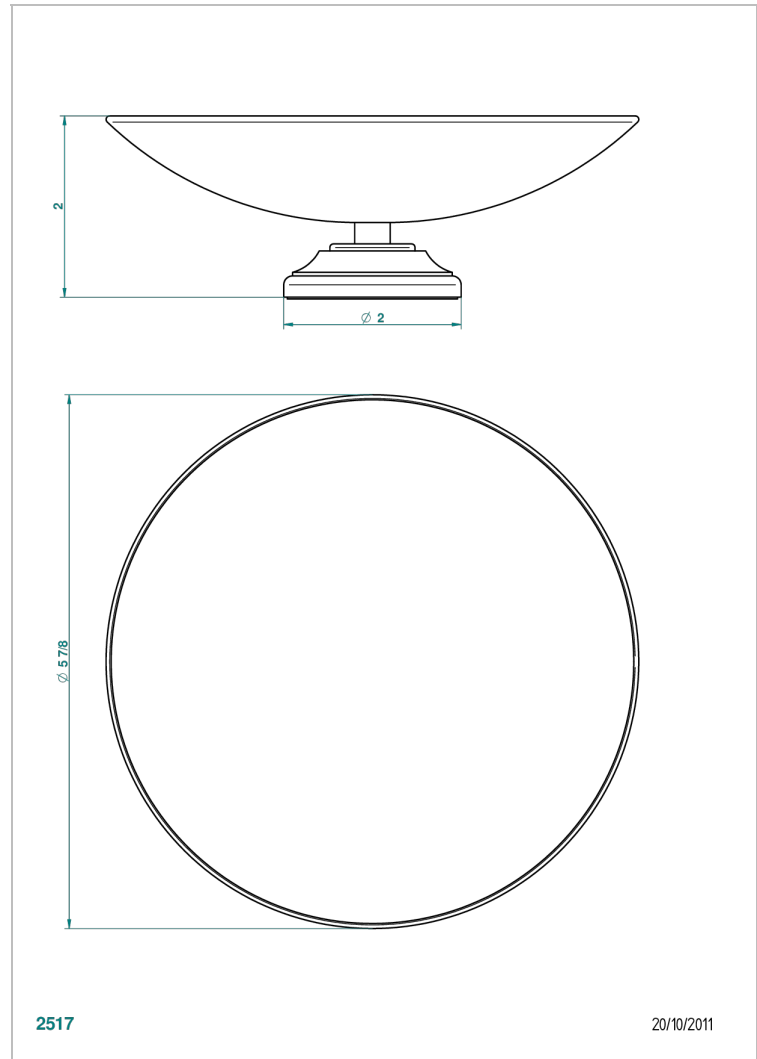

# 1900

G25-544GM

Soap dish, freestanding , 6" diameter

THG<sup>®</sup>  
PARIS

## CHARACTERISTIC

- 1900
- Soap dish, freestanding , 6" diameter