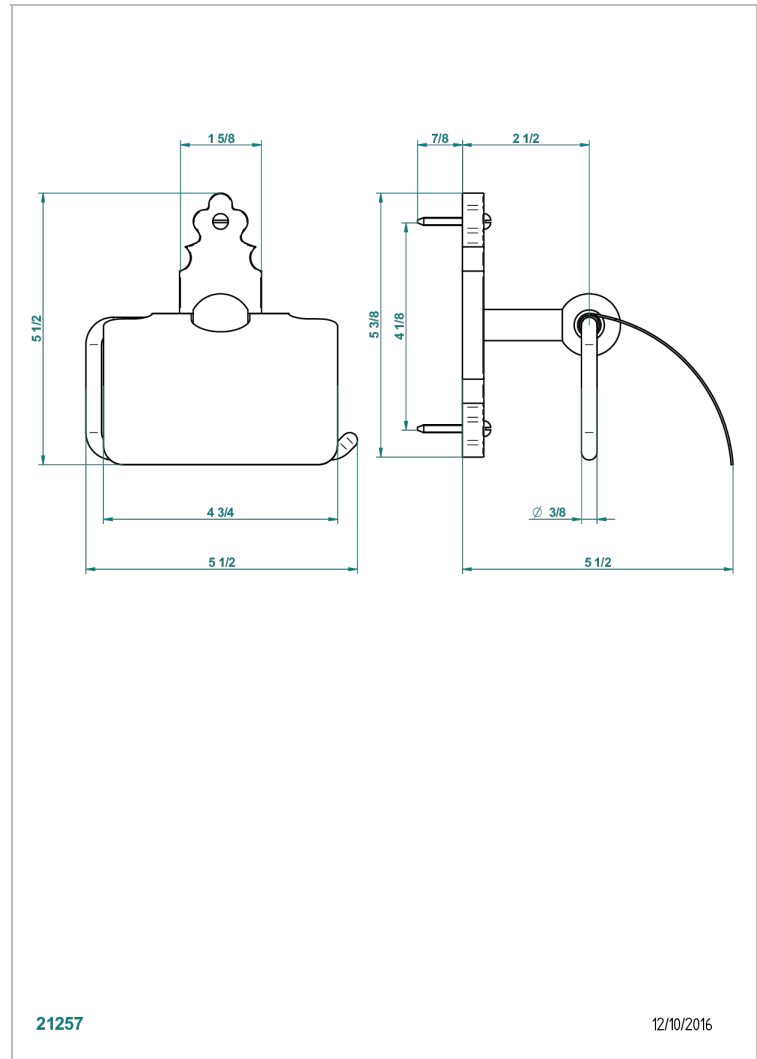

1900

G25-538AC

Toilet paper holder, single mount with cover

21257

12/10/2016

CHARACTERISTIC

- 1900
- Toilet paper holder, single mount with cover

AVAILABLE FINITIONS