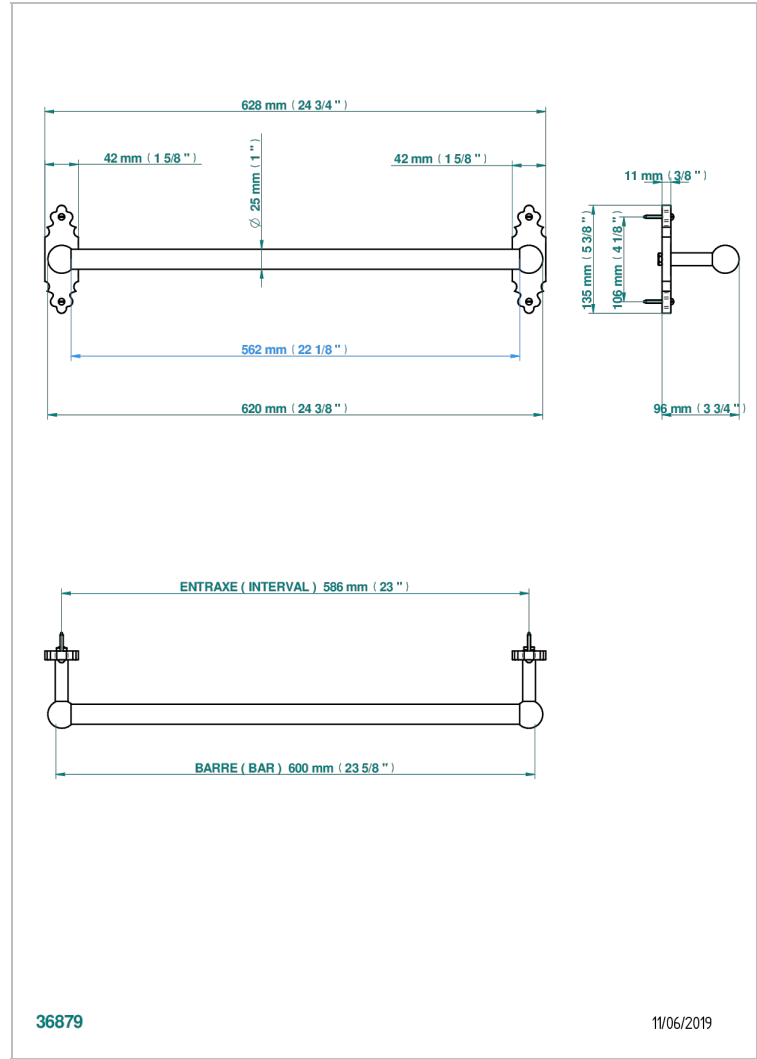

1900

G25-526/60

Towel bar, 24" long

CHARACTERISTIC

- 1900
- Towel bar, 24" long

AVAILABLE FINITIONS

Black nickel - D24
Blush PVD - H62
Brass color PVD - H49
Brown bronze color PVD - F33
Chrome polished - A02
Chrome polished / gold polished - G02