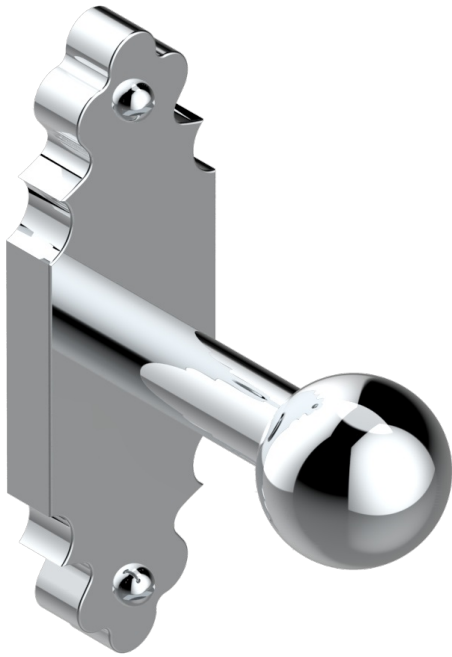

1900

G25-517

Robe hook

CHARACTERISTIC

- 1900
- Robe hook

AVAILABLE FINITIONS

Black nickel - D24
Blush PVD - H62
Brass color PVD - H49
Brown bronze color PVD - F33
Chrome polished - A02
Chrome polished / gold polished - G02

Copper antique matt, coated - H07
Gold color PVD - H52
Gold mat - F07
Gold polished - F01
Gold satiney - F03
Graphite PVD - H64

Light coated bronze - D01
Matt Umber PVD - H67
Matt blush PVD - H60
Matt brass color PVD - H50
Matt brown bronze color PVD - F34
Matt chrome (American satin) - C02

Matt gold color PVD - H53
Matt graphite PVD - H65
Matt nickel (American satin) - C01
Matt nickel color PVD - H56
Nickel antique / Sovereign - H28
Nickel color PVD - H55

Nickel polished - B01
Rose Gold - F27
Satin chrome - C03
Silver polished, antique - H03
Silver rhodium - F18
Soft gold - F30