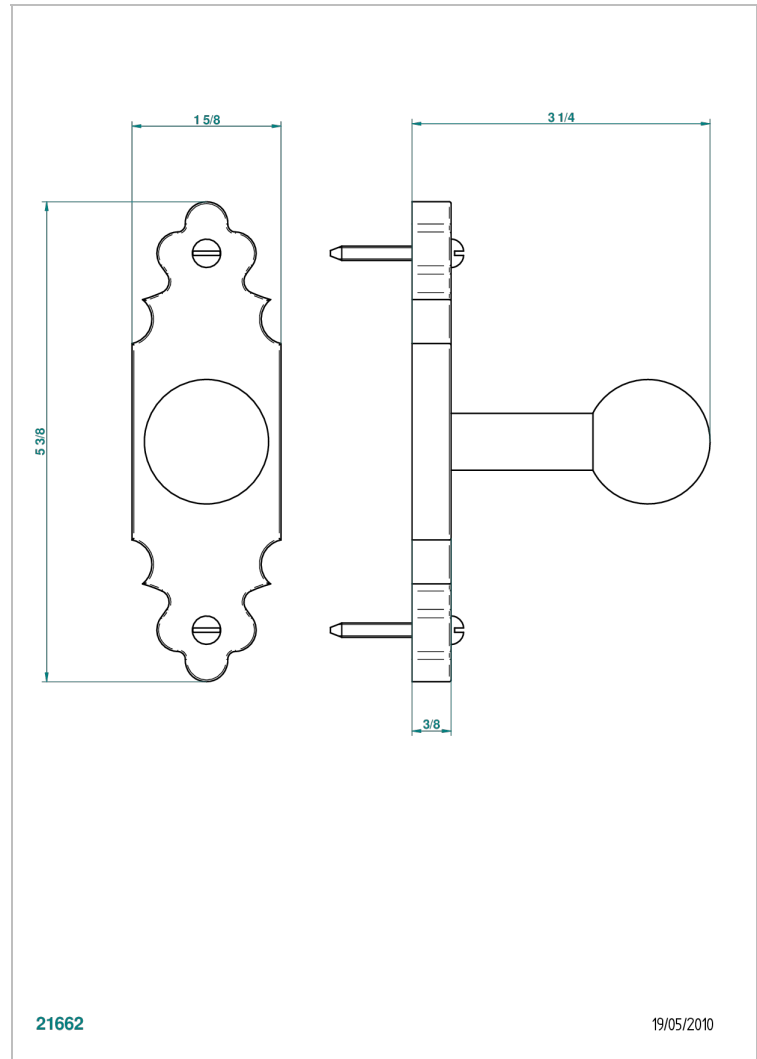

1900

G25-517

Robe hook

CHARACTERISTIC

- 1900
- Robe hook

AVAILABLE FINITIONS

Black nickel - D24
Blush PVD - H62
Brass color PVD - H49
Brown bronze color PVD - F33
Chrome polished - A02
Chrome polished / gold polished - G02