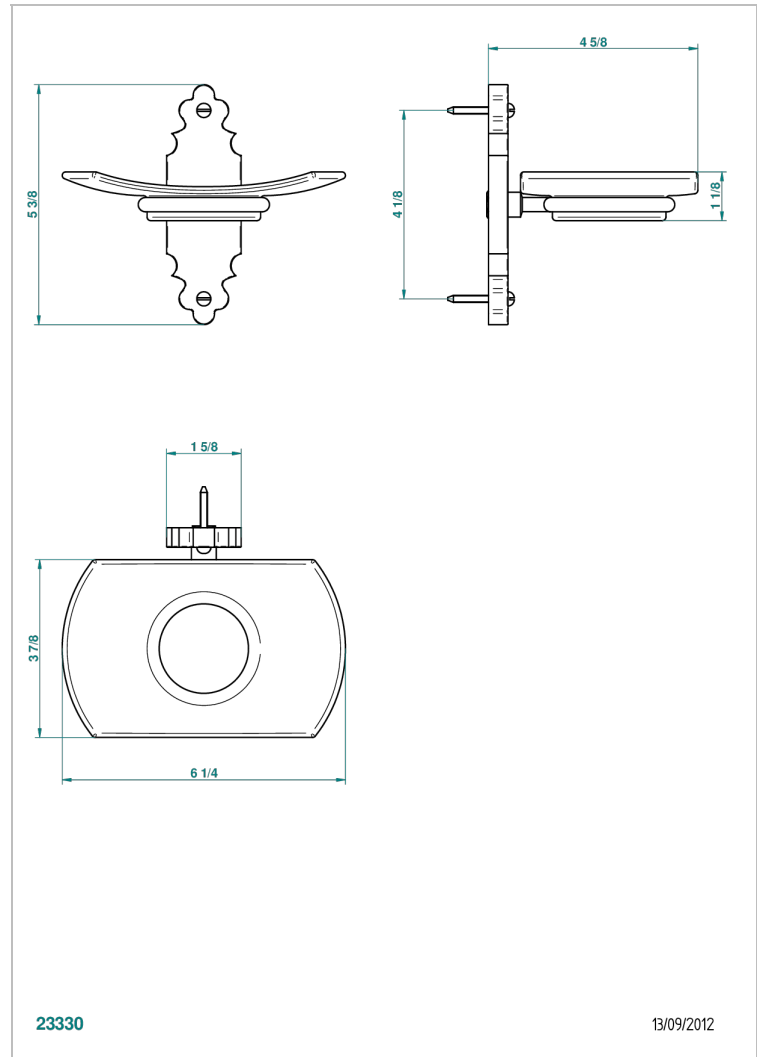

1900

G25-500

Glass soap dish, wall mounted

CHARACTERISTIC

- 1900
- Glass soap dish, wall mounted

AVAILABLE FINITIONS

Black nickel - D24
Blush PVD - H62
Brass color PVD - H49
Brown bronze color PVD - F33
Chrome polished - A02
Chrome polished / gold polished - G02