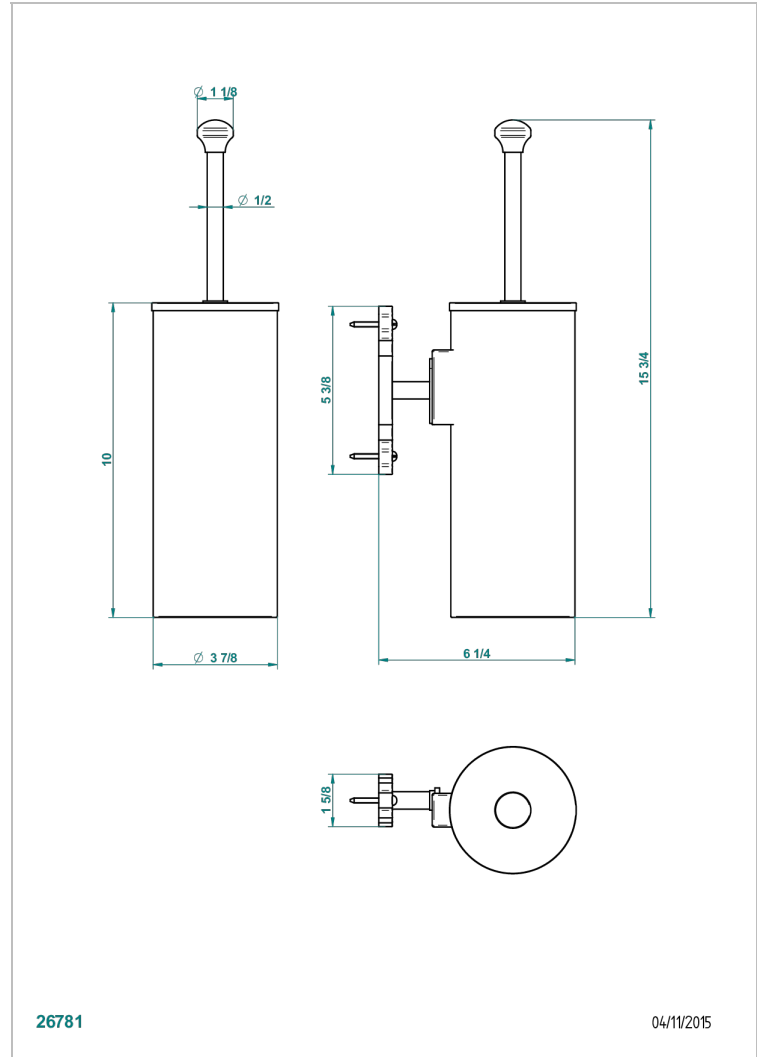

# 1900

G25-4720C

Metal toilet brush holder with brush with cover wall mounted

26781

04/11/2015

## CHARACTERISTIC

- 1900
- Metal toilet brush holder with brush with cover wall mounted