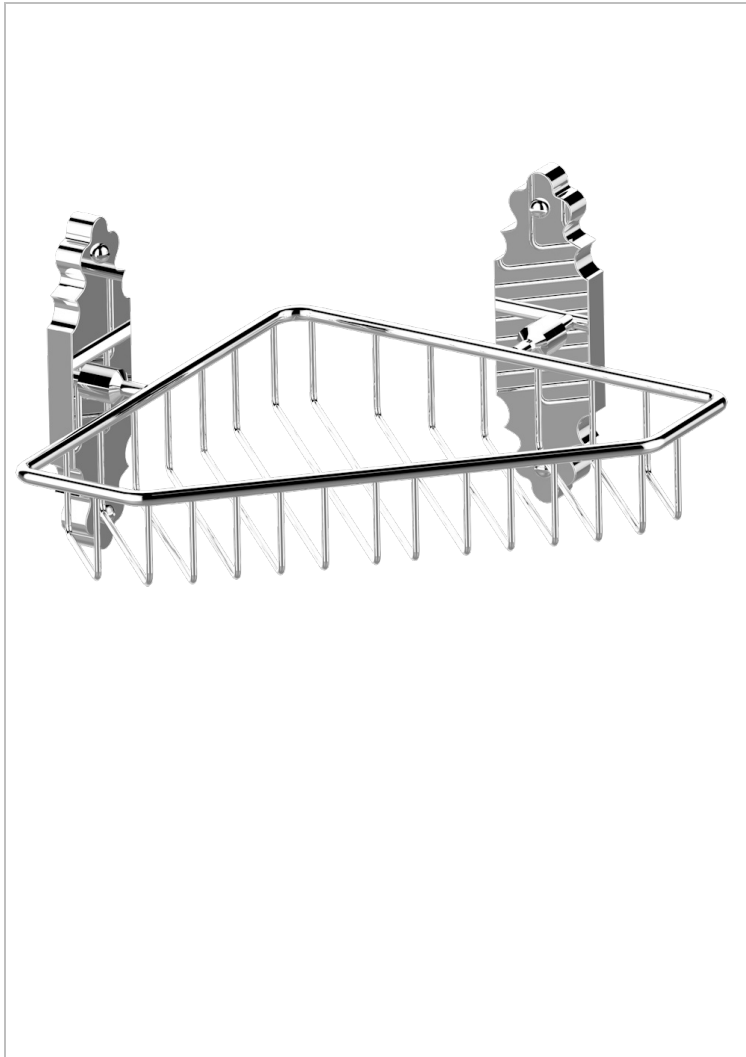

# 1900

G25-3623

Large corner soap basket, wall mounted

## CHARACTERISTIC

- 1900
- Large corner soap basket, wall mounted