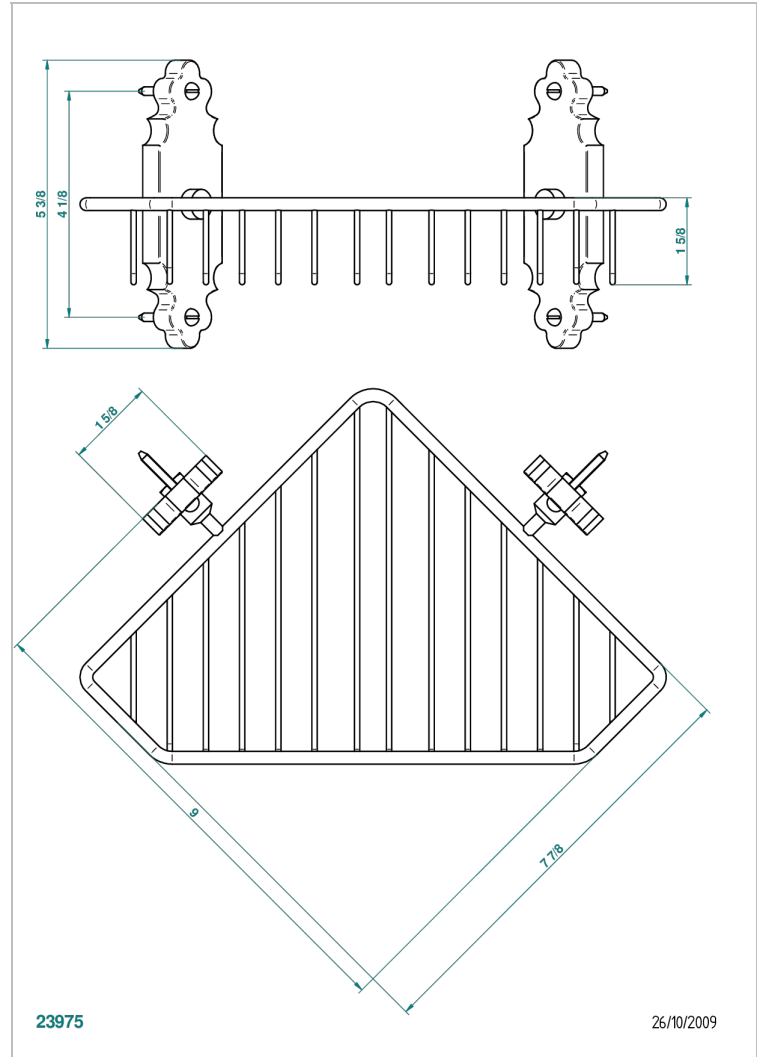

# 1900

G25-3623

Large corner soap basket, wall mounted

## CHARACTERISTIC

- 1900
- Large corner soap basket, wall mounted