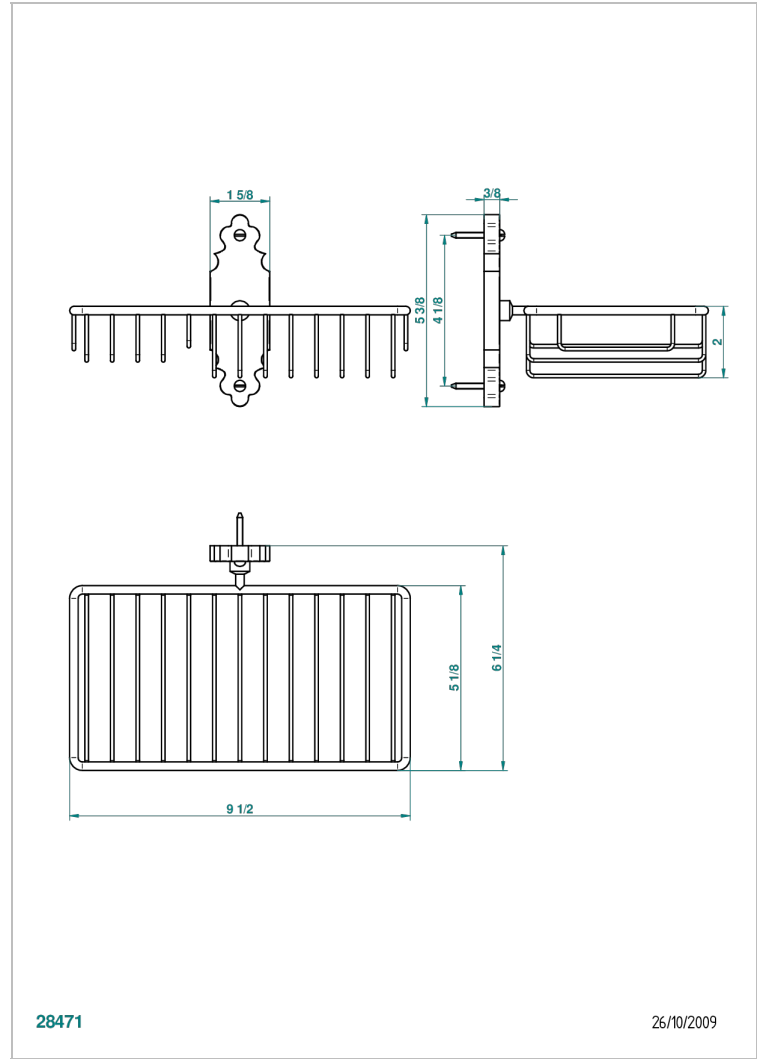

1900

G25-2620

Soap and sponge holder, wall mounted

28471

26/10/2009

CHARACTERISTIC

- 1900
- Soap and sponge holder, wall mounted

AVAILABLE FINITIONS