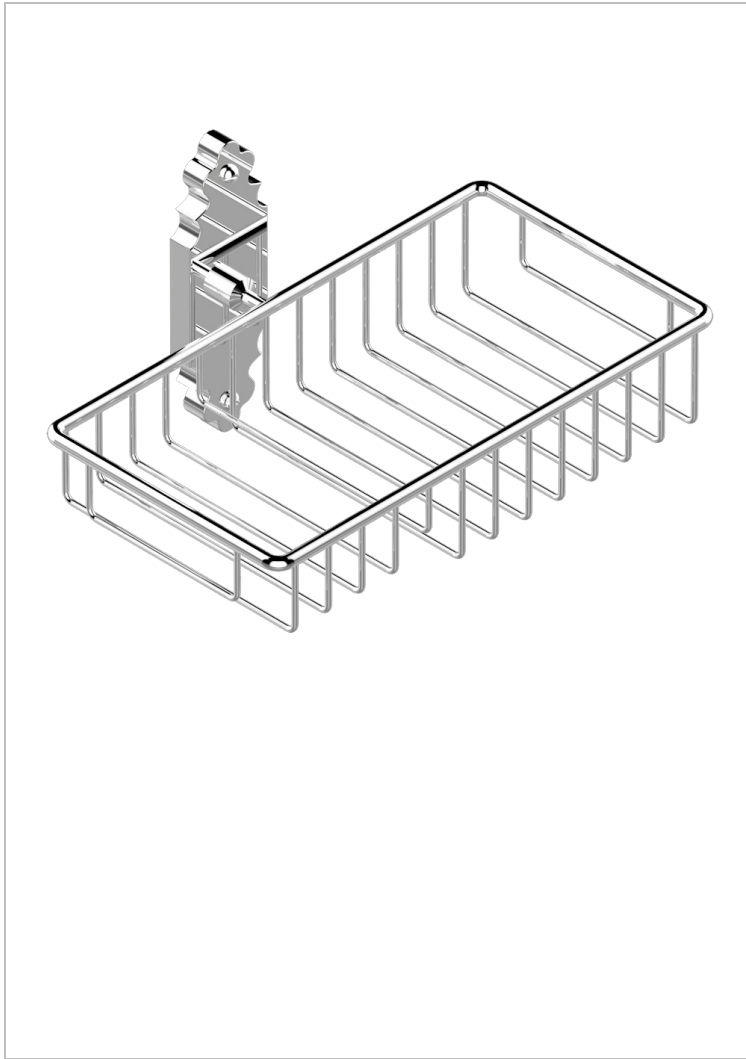

1900

G25-2620

Soap and sponge holder, wall mounted

28471

26/10/2009

CHARACTERISTIC

- 1900
- Soap and sponge holder, wall mounted

AVAILABLE FINITIONS