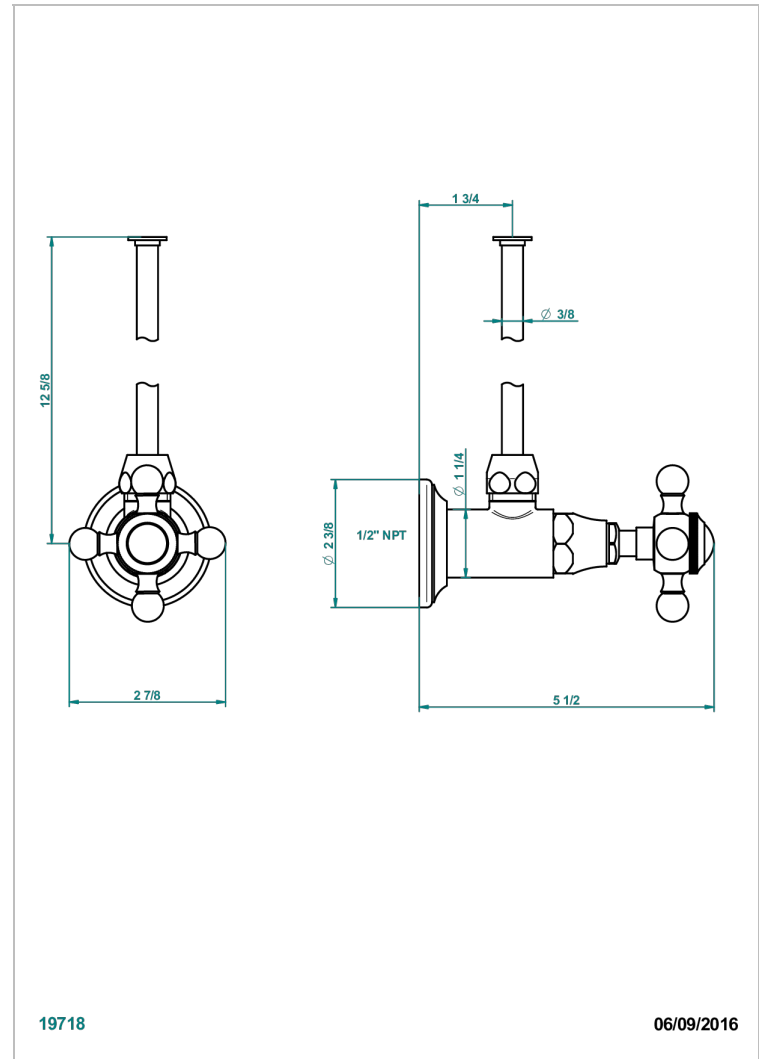

1900

G25-181/SWC

Angle supply valve with 3/8" adaptor set for toilet

CHARACTERISTIC

- 1900
- Angle supply valve with 3/8" adaptor set for toilet

AVAILABLE FINITIONS

Black nickel - D24
Blush PVD - H62
Brass color PVD - H49
Brown bronze color PVD - F33
Chrome polished - A02
Chrome polished / gold polished - G02