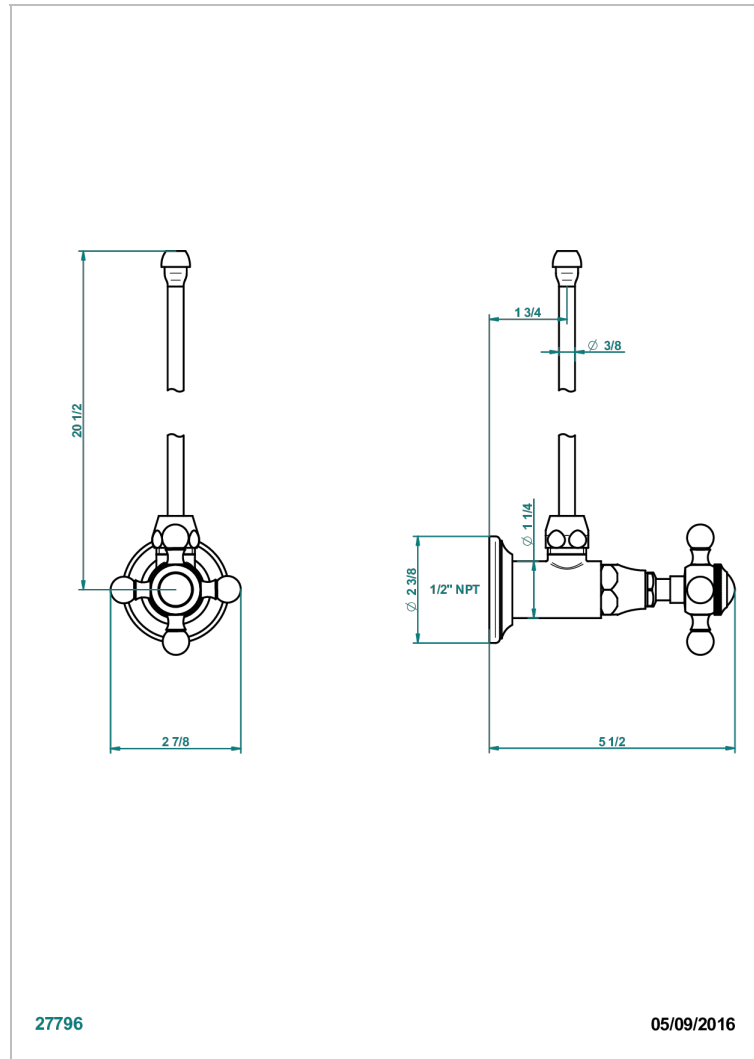

1900

G25-181/SLA

Angle supply valve with 3/8" adaptor set

27796

05/09/2016

CHARACTERISTIC

- 1900
- Angle supply valve with 3/8" adaptor set

AVAILABLE FINITIONS