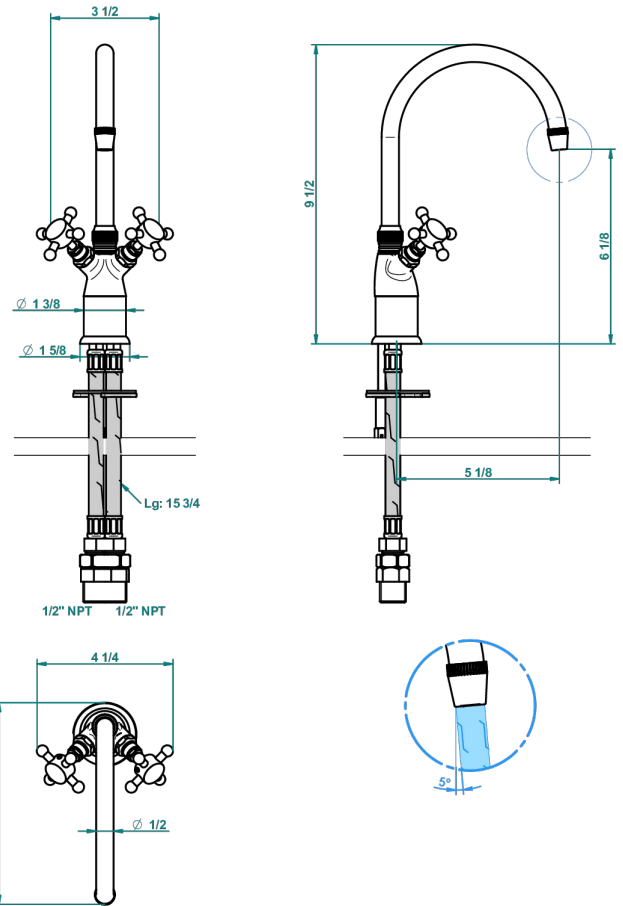

# 1900

G25-161/US

Single hole bar faucet, with arc spout, less drain

58548

24/08/2016

## CHARACTERISTIC

- 1900
- Single hole bar faucet, with arc spout, less drain