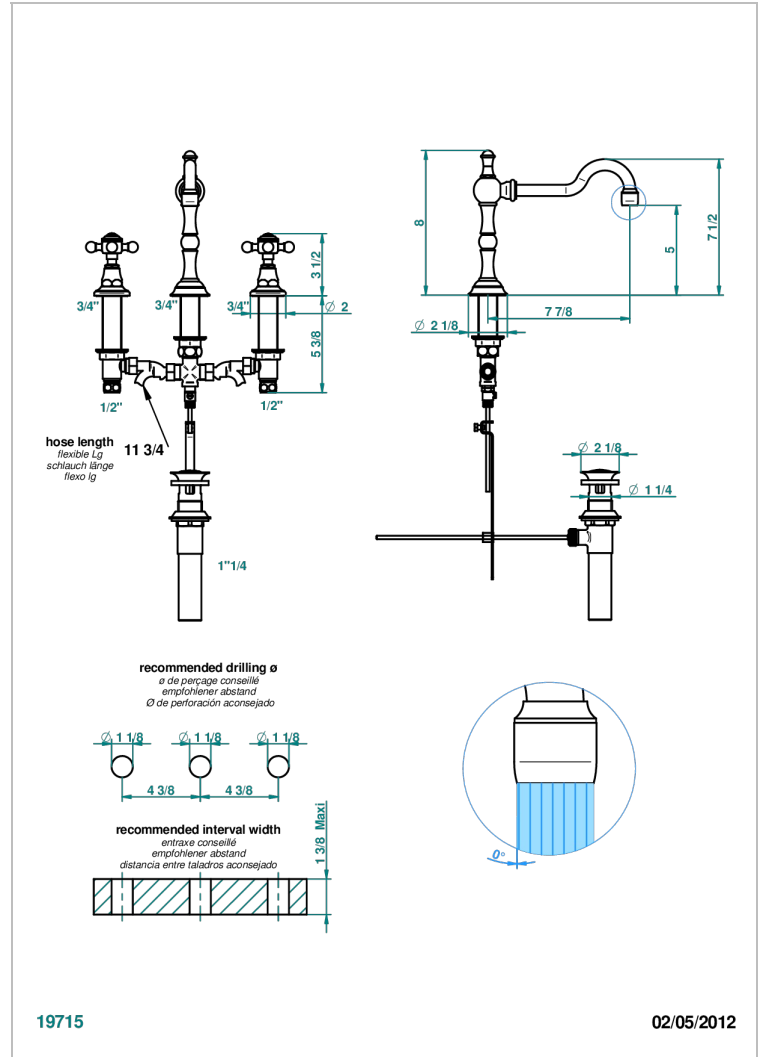

# 1900

G25-151M/US

Widespread lavatory set with drain for 1 1/4" + countertop

## CHARACTERISTIC

- 1900
- Widespread lavatory set with drain for 1 1/4" + countertop

## TECHNICAL SPECS

- Recommandé : 3 bars (max. 5 bars) - Advised : 43,5 psi (max. 72 psi)
- 5,7 l/min à 3 bars (1.5 gpm at 43.5 psi)
- 1.2 gpm on demand in accordance with California's rules