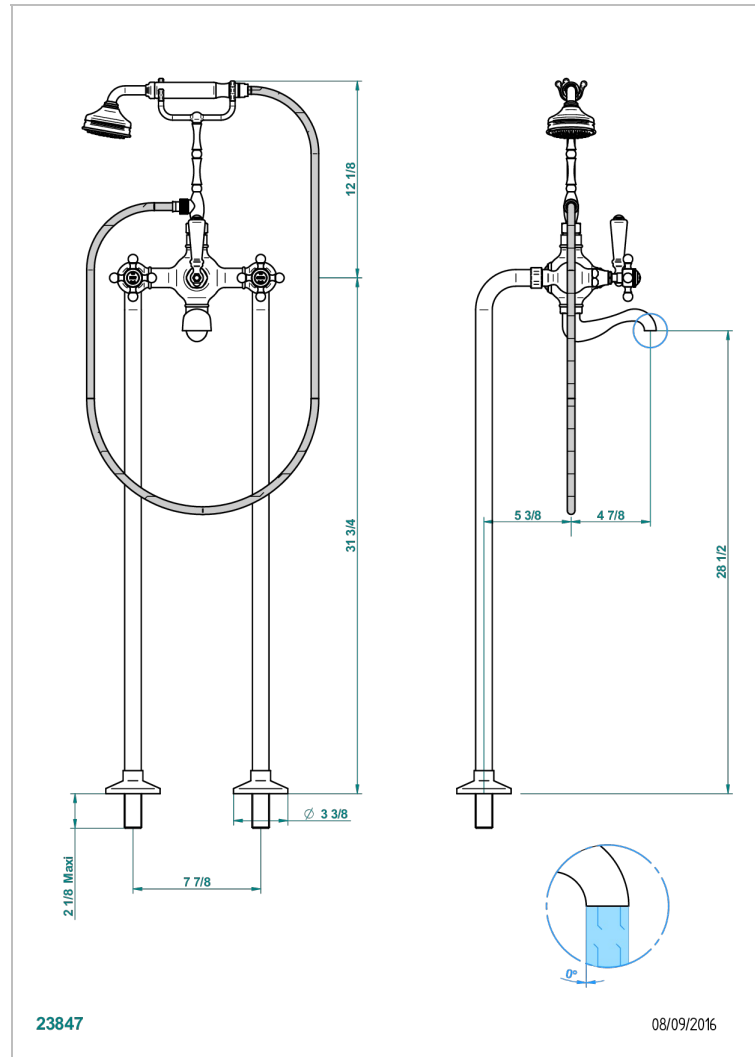

1900

G25-14S/US

Floor mounted tub filler/telephone shower mixer /diverter - 8" centres

CHARACTERISTIC

- 1900
- Floor mounted tub filler/telephone shower mixer /diverter - 8" centres

AVAILABLE FINITIONS

Black nickel - D24
Blush PVD - H62
Brass color PVD - H49
Brown bronze color PVD - F33
Chrome polished - A02
Chrome polished / gold polished - G02

Copper antique matt, coated - H07
Gold color PVD - H52
Gold mat - F07
Gold polished - F01
Gold satiney - F03
Graphite PVD - H64

Light coated bronze - D01
Matt Umber PVD - H67
Matt blush PVD - H60
Matt brass color PVD - H50
Matt brown bronze color PVD - F34
Matt chrome (American satin) - C02

Matt gold color PVD - H53
Matt graphite PVD - H65
Matt nickel (American satin) - C01
Matt nickel color PVD - H56
Nickel antique / Sovereign - H28
Nickel color PVD - H55

Nickel polished - B01
Rose Gold - F27
Satin chrome - C03
Silver polished, antique - H03
Silver rhodium - F18
Soft gold - F30