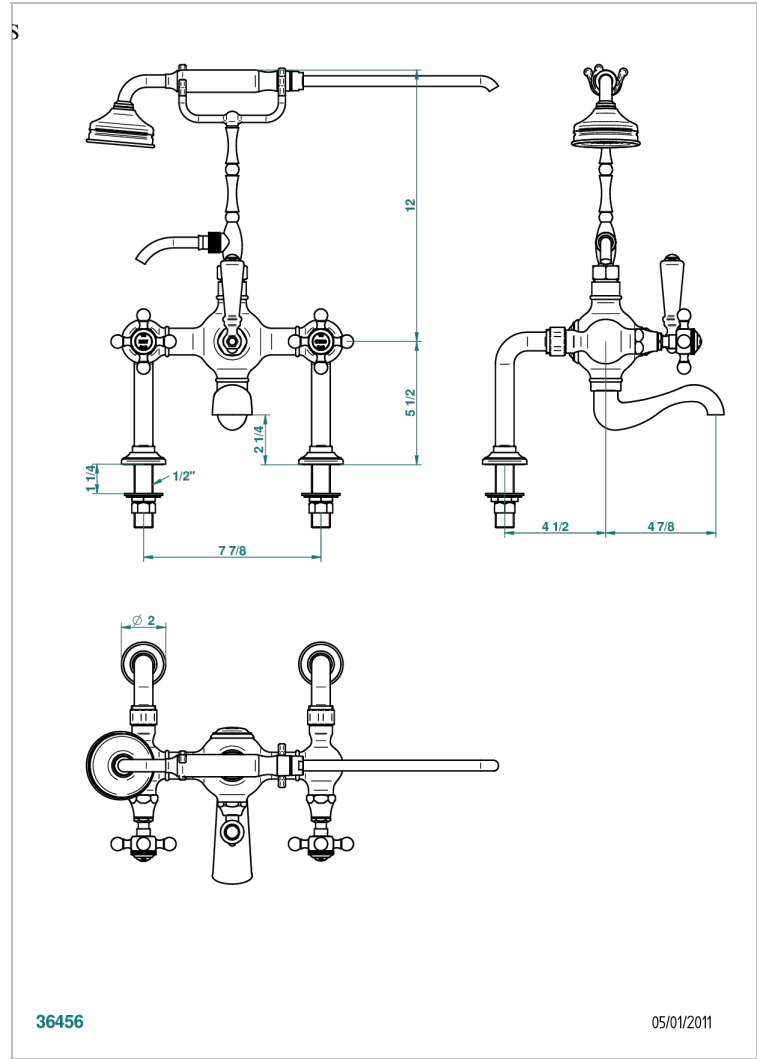

1900

G25-14G/US

Deck mounted exposed tub filler with telephone shower mixer / diverter - 8" centres

CHARACTERISTIC

- 1900
- Deck mounted exposed tub filler with telephone shower mixer / diverter - 8" centres

AVAILABLE FINITIONS

Black nickel - D24
Blush PVD - H62
Brass color PVD - H49
Brown bronze color PVD - F33
Chrome polished - A02
Chrome polished / gold polished - G02

Copper antique matt, coated - H07
Gold color PVD - H52
Gold mat - F07
Gold polished - F01
Gold satiney - F03
Graphite PVD - H64