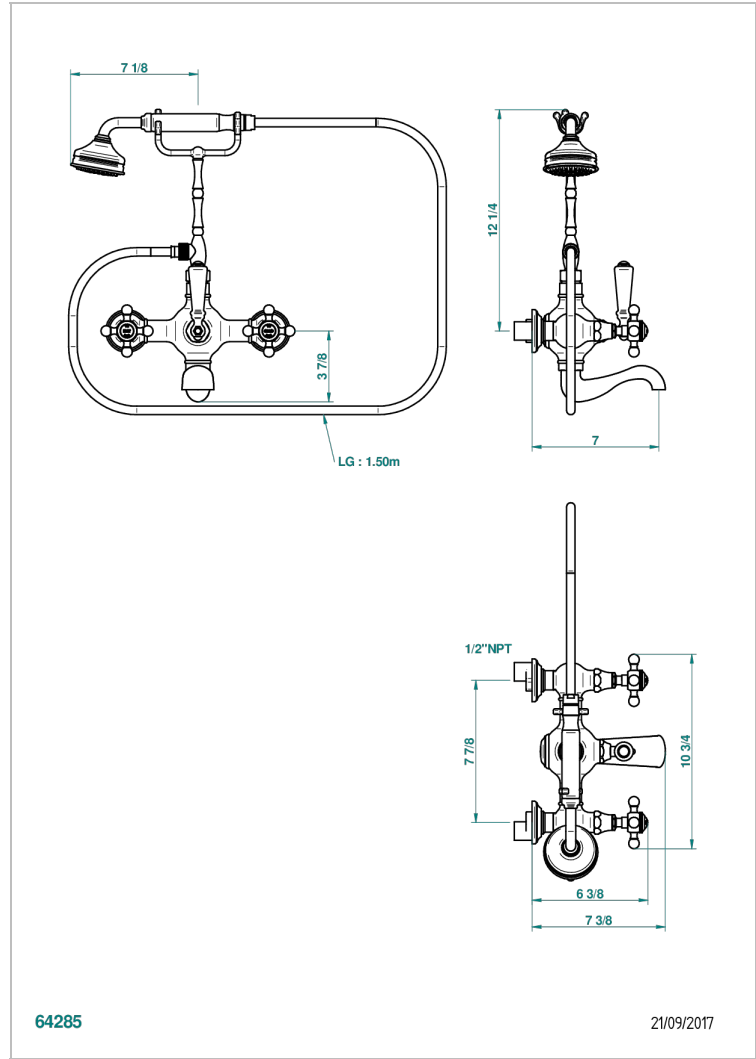

1900

G25-14B/US

Wall mounted exposed tub filler wth telephone shower mixer / diverter - 8" centres

CHARACTERISTIC

- 1900
- Wall mounted exposed tub filler wth telephone shower mixer / diverter - 8" centres

AVAILABLE FINITIONS

Black nickel - D24
Blush PVD - H62
Brass color PVD - H49
Brown bronze color PVD - F33
Chrome polished - A02
Chrome polished / gold polished - G02

Copper antique matt, coated - H07
Gold color PVD - H52
Gold mat - F07
Gold polished - F01
Gold satiney - F03
Graphite PVD - H64