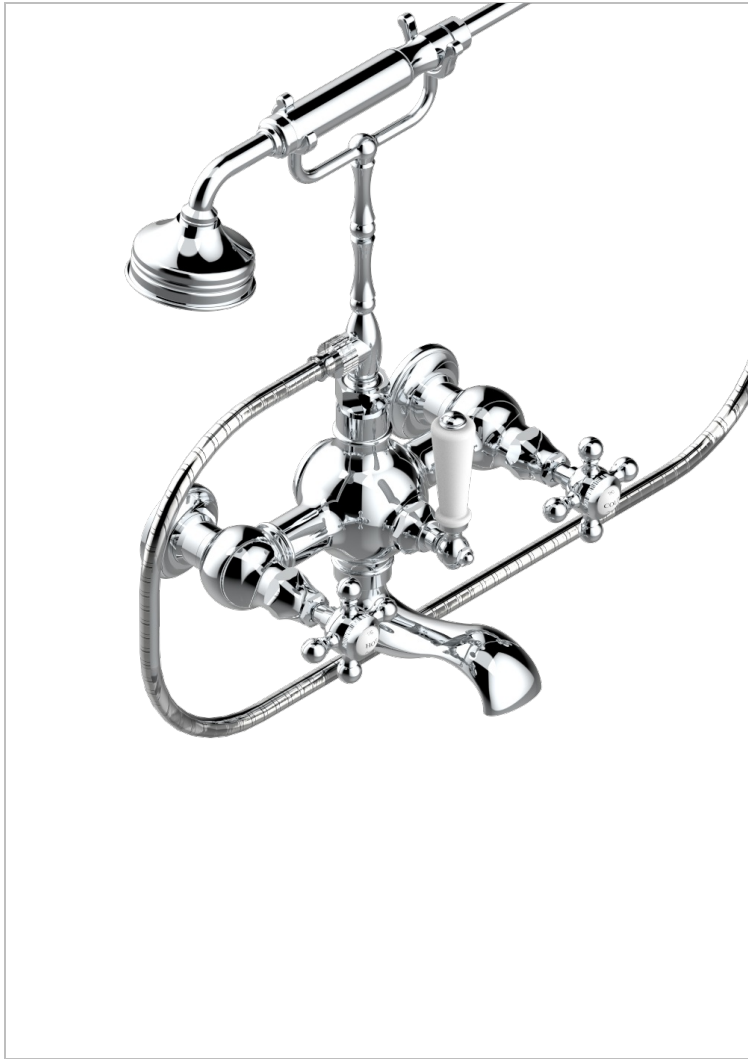

1900

G25-14B/US

Wall mounted exposed tub filler wth telephone shower mixer / diverter - 8" centres

CHARACTERISTIC

- 1900
- Wall mounted exposed tub filler wth telephone shower mixer / diverter - 8" centres

AVAILABLE FINITIONS

Black nickel - D24
Blush PVD - H62
Brass color PVD - H49
Brown bronze color PVD - F33
Chrome polished - A02
Chrome polished / gold polished - G02

Copper antique matt, coated - H07
Gold color PVD - H52
Gold mat - F07
Gold polished - F01
Gold satiney - F03
Graphite PVD - H64

Light coated bronze - D01
Matt Umber PVD - H67
Matt blush PVD - H60
Matt brass color PVD - H50
Matt brown bronze color PVD - F34
Matt chrome (American satin) - C02

Matt gold color PVD - H53
Matt graphite PVD - H65
Matt nickel (American satin) - C01
Matt nickel color PVD - H56
Nickel antique / Sovereign - H28
Nickel color PVD - H55

Nickel polished - B01
Rose Gold - F27
Satin chrome - C03
Silver polished, antique - H03
Silver rhodium - F18
Soft gold - F30