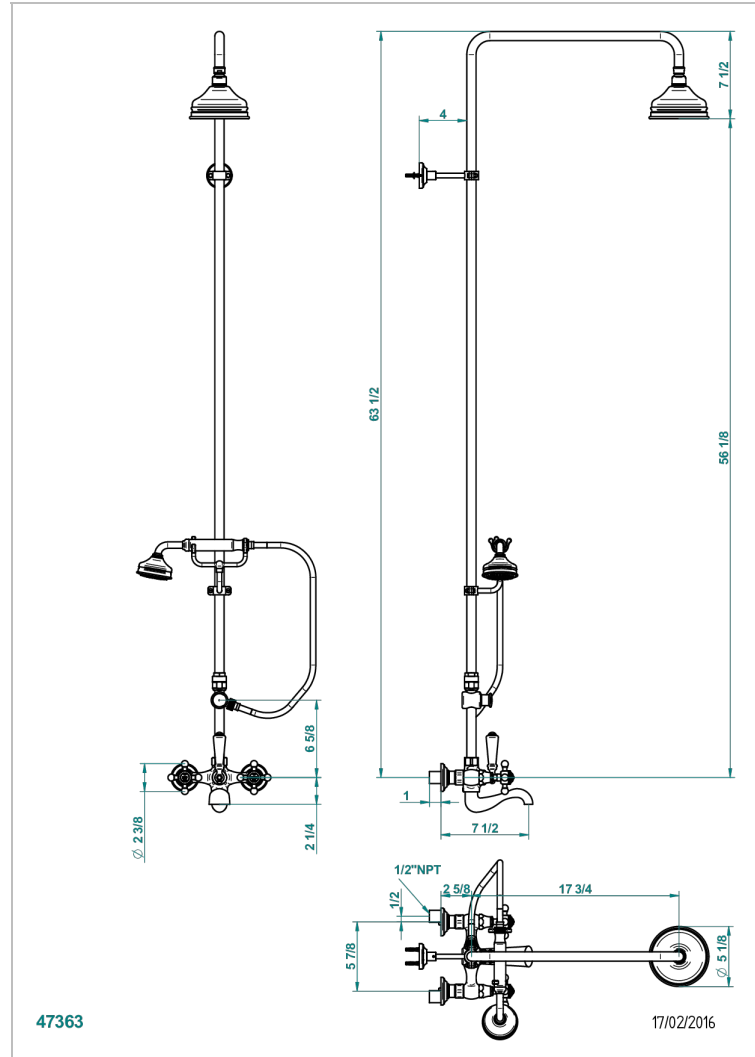

# 1900

G25-13BCDUS

Wall tub filler with diverter on rail, handshower, hose, hook and showerhead 5" 1/8 diameter

## CHARACTERISTIC

- 1900
- Wall tub filler with diverter on rail, handshower, hose, hook and showerhead 5" 1/8 diameter

## AVAILABLE FINITIONS

Black nickel - D24  
Blush PVD - H62  
Brass color PVD - H49  
Brown bronze color PVD - F33  
Chrome polished - A02  
Chrome polished / gold polished - G02

Copper antique matt, coated - H07  
Gold color PVD - H52  
Gold mat - F07  
Gold polished - F01  
Gold satiney - F03  
Graphite PVD - H64