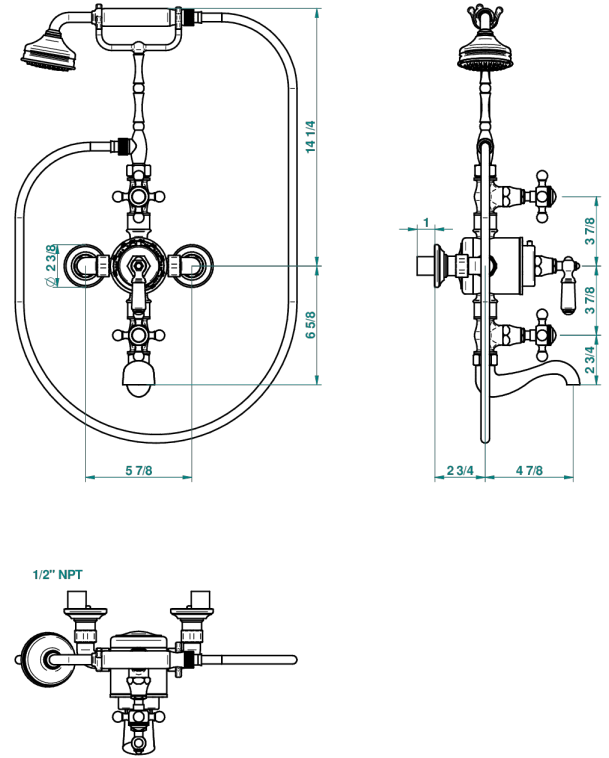

1900

G25-11TRDUS

Wall mounted, exposed thermostatic tub filler with hand shower - 6" centres

23756

05/12/2017

CHARACTERISTIC

- 1900
- Wall mounted, exposed thermostatic tub filler with hand shower - 6" centres

AVAILABLE FINITIONS

Black nickel - D24
Blush PVD - H62
Brass color PVD - H49
Brown bronze color PVD - F33
Chrome polished - A02
Chrome polished / gold polished - G02

Copper antique matt, coated - H07
Gold color PVD - H52
Gold mat - F07
Gold polished - F01
Gold satiney - F03
Graphite PVD - H64