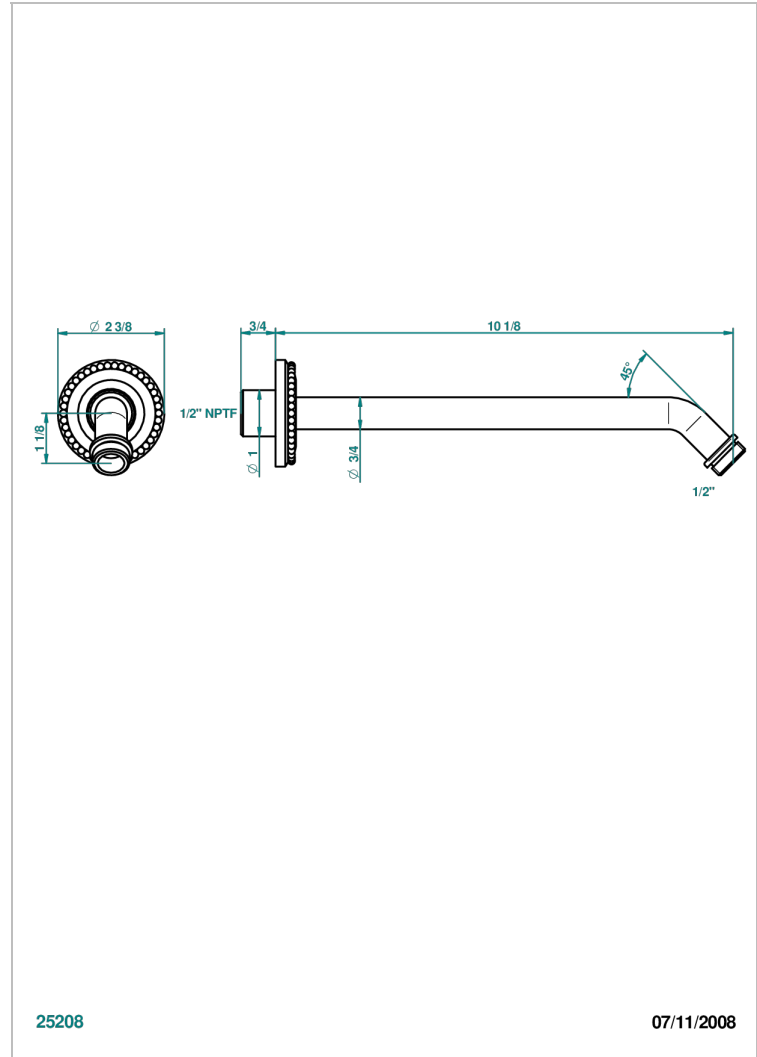

AMOUR DE TRIANON

G24-84/US

Horizontal shower arm, 45°, lg: 10"

THG[®]
PARIS

CHARACTERISTIC

- Amour de Trianon
- Horizontal shower arm, 45°, lg: 10"

AVAILABLE FINITIONS

Black nickel - D24
Chrome polished - A02
Chrome polished / gold polished - G02
Copper antique matt, coated - H07
Gold mat - F07
Gold polished - F01