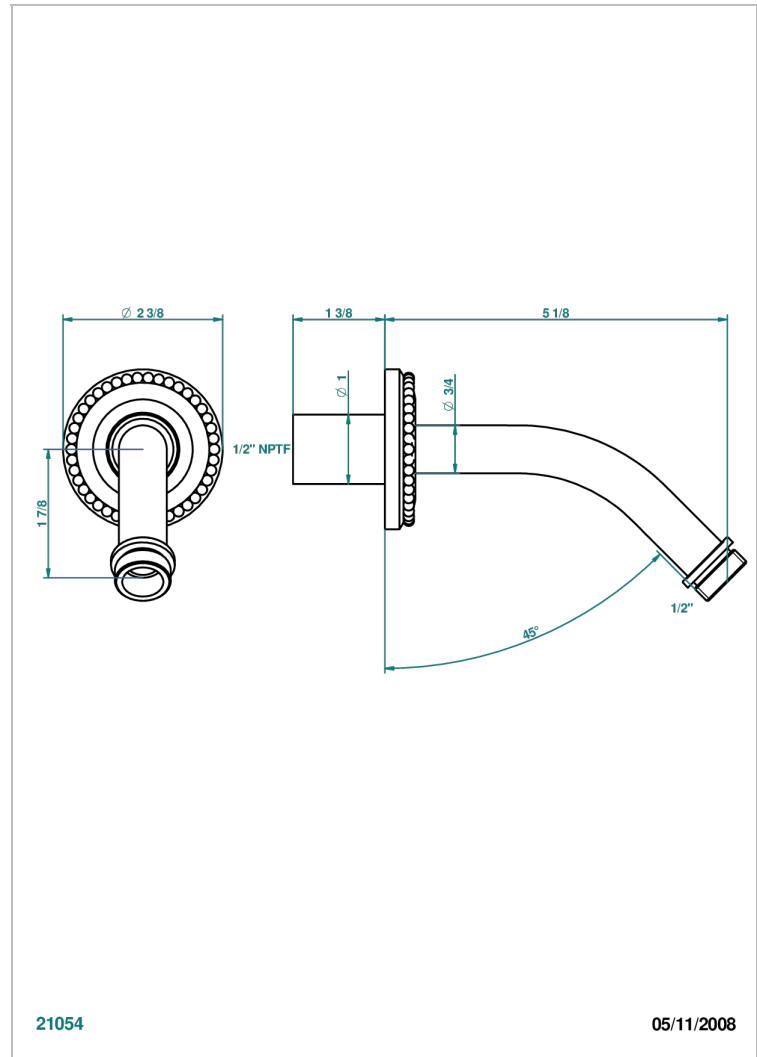

# AMOUR DE TRIANON

G24-82/US

Horizontal shower arm, 45°, lg: 4" 3/4

THG<sup>®</sup>  
PARIS

21054

05/11/2008

## CHARACTERISTIC

- Amour de Trianon
- Horizontal shower arm, 45°, lg: 4" 3/4