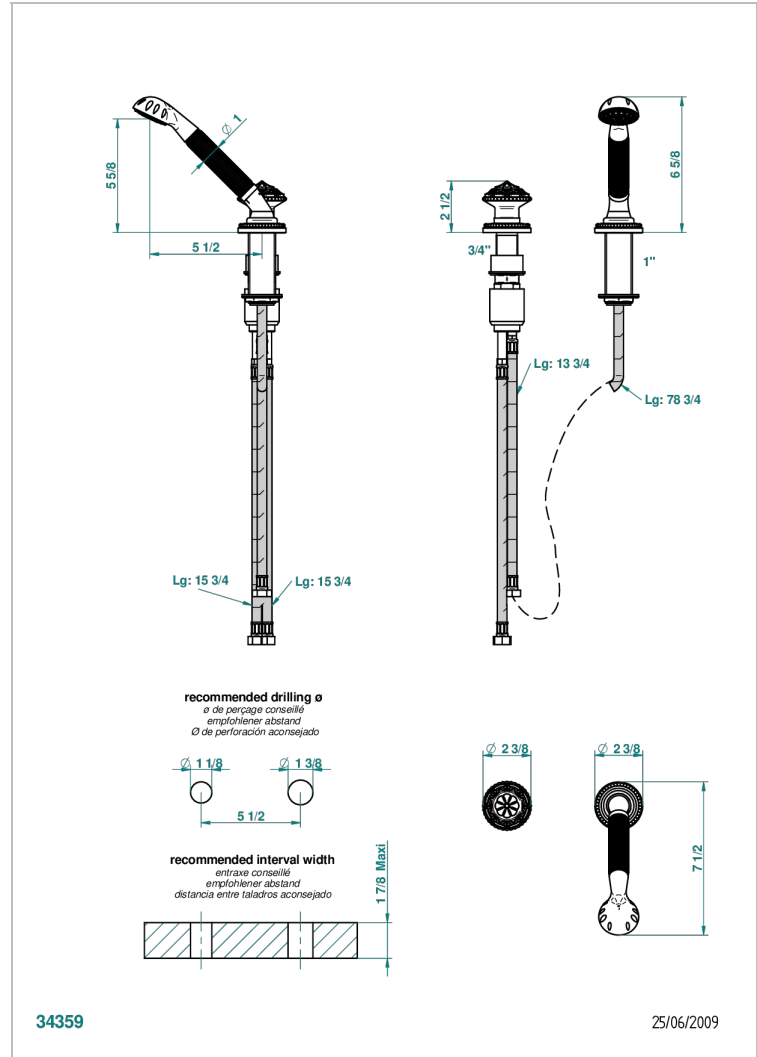

AMOUR DE TRIANON

G24-6532/60A

Deck mounted mixer with handshower, progressive cartridge

CHARACTERISTIC

- Amour de Trianon
- Deck mounted mixer with handshower, progressive cartridge

TECHNICAL SPECS

- Recommandé : 3 bars (max. 5 bars) - Advised : 43,5 psi (max. 72 psi)
- 9,5 l/min à 3 bars (2.5 gpm at 43.5 psi)

AVAILABLE FINITIONS

Black nickel - D24
 Chrome polished - A02
 Chrome polished / gold polished - G02
 Copper antique matt, coated - H07
 Gold mat - F07
 Gold polished - F01

Gold satiney - F03
 Light coated bronze - D01
 Matt chrome (American satin) - C02
 Matt nickel (American satin) - C01
 Nickel antique / Sovereign - H28
 Nickel polished - B01