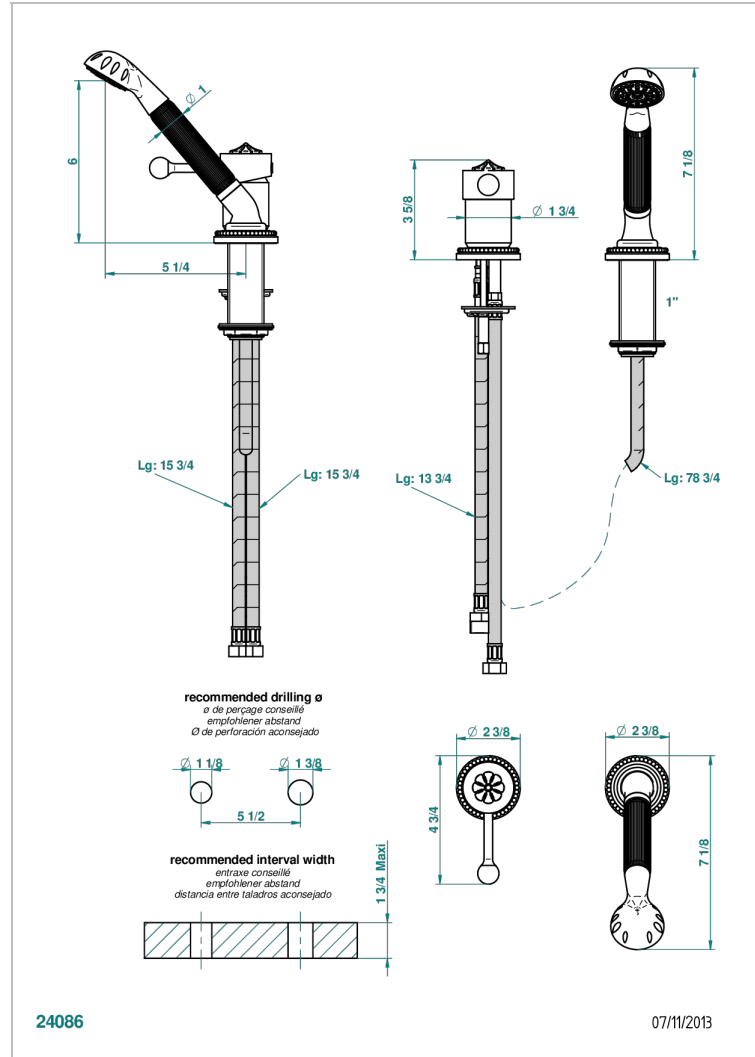

# AMOUR DE TRIANON

G24-6523/60AUS

Deck mounted mixer with handshower

## CHARACTERISTIC

- Amour de Trianon
- Deck mounted mixer with handshower