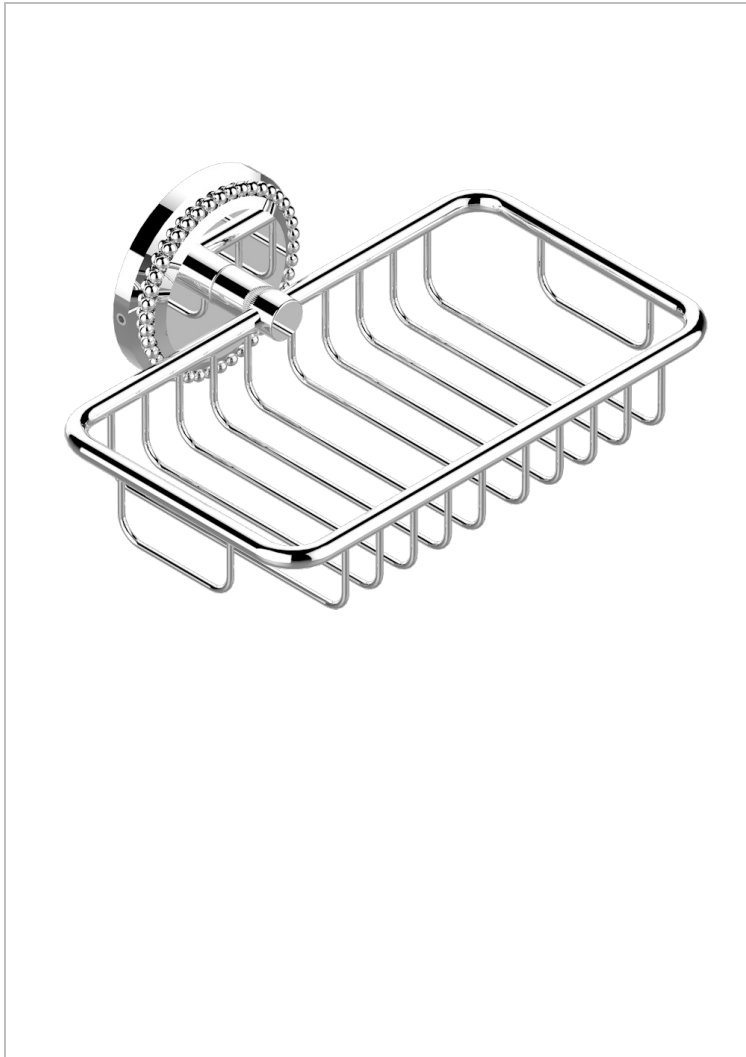

AMOUR DE TRIANON

G24-620

Soap basket, wall mounted 6"1/4 x 3"5/8

THG[®]
PARIS

CHARACTERISTIC

- Amour de Trianon
- Soap basket, wall mounted 6"1/4 x 3"5/8

AVAILABLE FINITIONS

Black nickel - D24
Chrome polished - A02
Chrome polished / gold polished - G02
Copper antique matt, coated - H07
Gold mat - F07
Gold polished - F01

Gold satiney - F03
Light coated bronze - D01
Matt chrome (American satin) - C02
Matt nickel (American satin) - C01
Nickel antique / Sovereign - H28
Nickel polished - B01

Rose Gold - F27
Satin chrome - C03
Silver polished, antique - H03
Silver rhodium - F18
Soft gold - F30
Soft matt gold - F31

Soft satin gold - F32