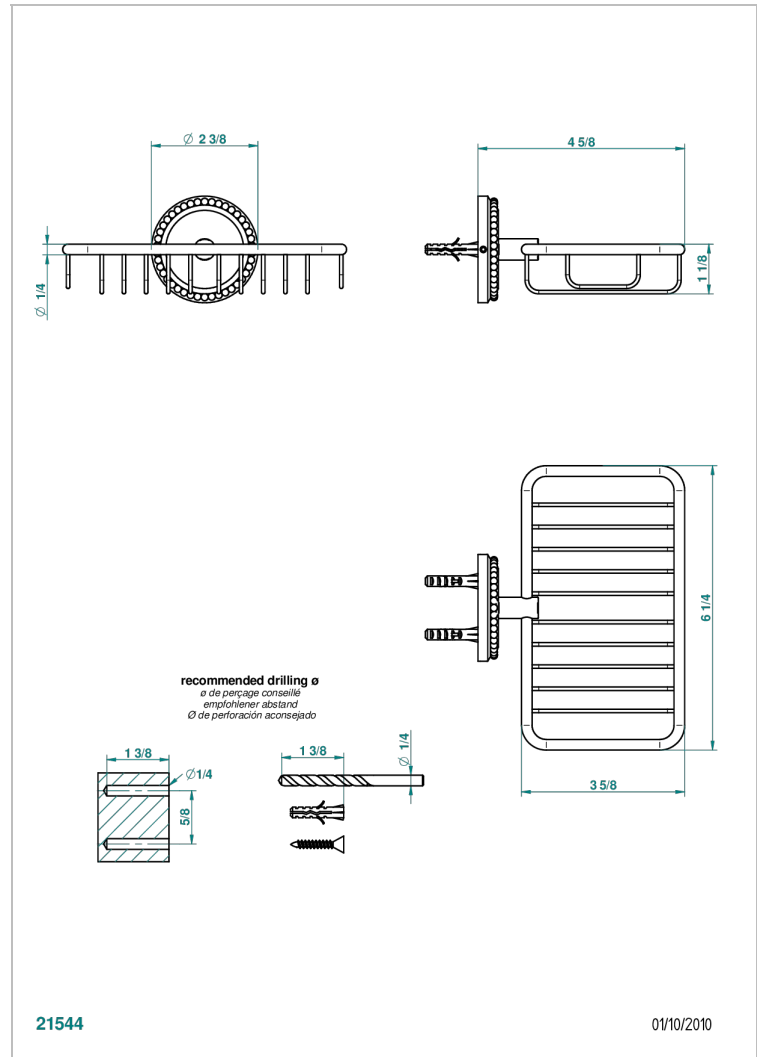

AMOUR DE TRIANON

G24-620

Soap basket, wall mounted 6"1/4 x 3"5/8

THG[®]
PARIS

CHARACTERISTIC

- Amour de Trianon
- Soap basket, wall mounted 6"1/4 x 3"5/8

AVAILABLE FINITIONS

Black nickel - D24
Chrome polished - A02
Chrome polished / gold polished - G02
Copper antique matt, coated - H07
Gold mat - F07
Gold polished - F01