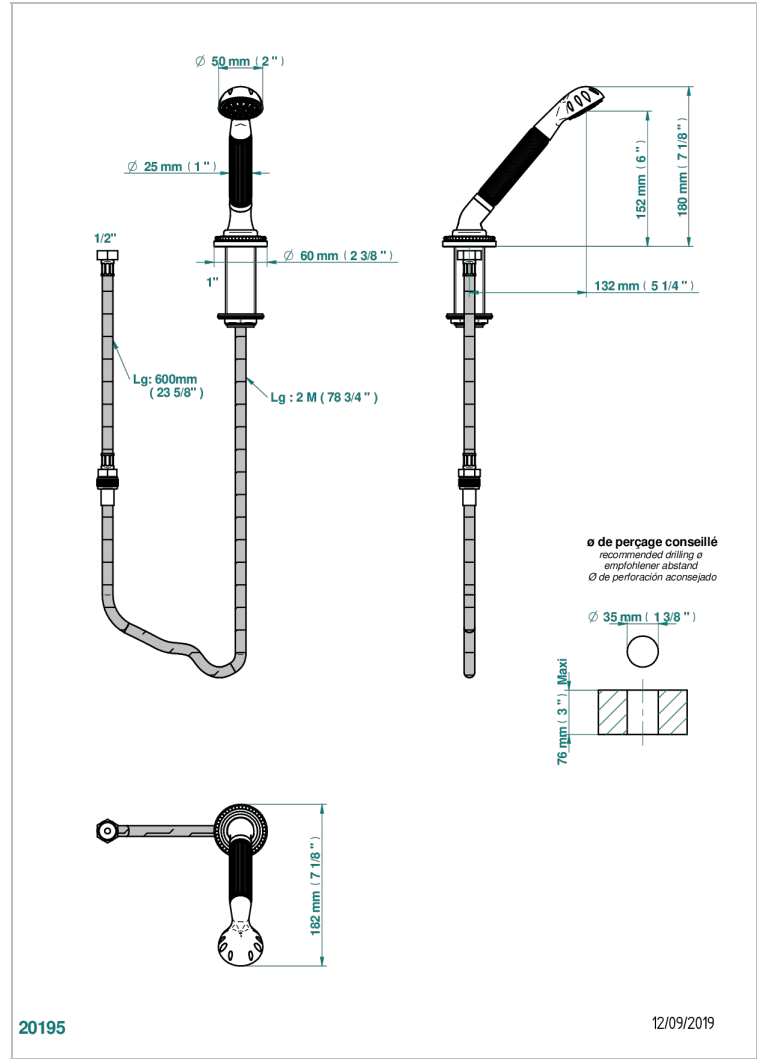

AMOUR DE TRIANON

G24-60A

Deck mounted hand shower, with hose

CHARACTERISTIC

- Amour de Trianon
- Deck mounted hand shower, with hose

TECHNICAL SPECS

- Recommandé : 3 bars (max. 5 bars) - Advised : 43,5 psi (max. 72 psi)
- 9,5 l/min à 3 bars (2.5 gpm at 43.5 psi)

AVAILABLE FINITIONS

Black nickel - D24
 Chrome polished - A02
 Chrome polished / gold polished - G02
 Copper antique matt, coated - H07
 Gold mat - F07
 Gold polished - F01

Gold satiney - F03
 Light coated bronze - D01
 Matt chrome (American satin) - C02
 Matt nickel (American satin) - C01
 Nickel antique / Sovereign - H28
 Nickel polished - B01