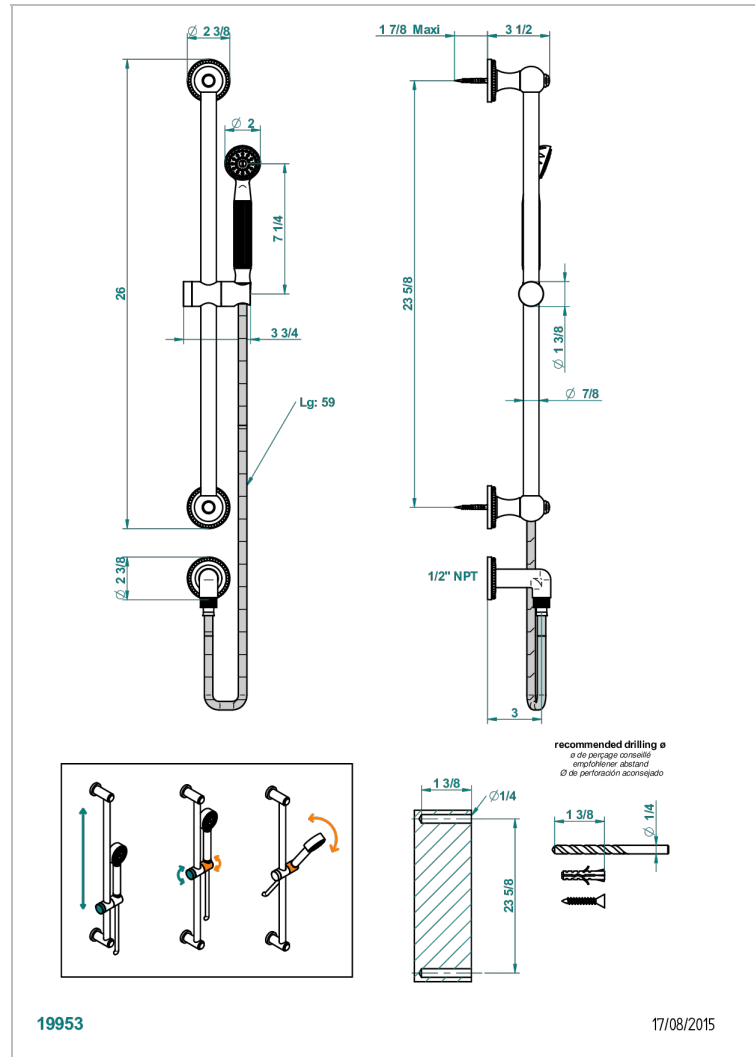

# AMOUR DE TRIANON

G24-58/US

Slide bar with handsower and elbow

## CHARACTERISTIC

- Amour de Trianon
- Slide bar with handsower and elbow

## TECHNICAL SPECS

- Recommandé : 3 bars (max. 5 bars) - Advised : 43,5 psi (max. 72 psi)
- 9,5 l/min à 3 bars (2.5 gpm at 43.5 psi)