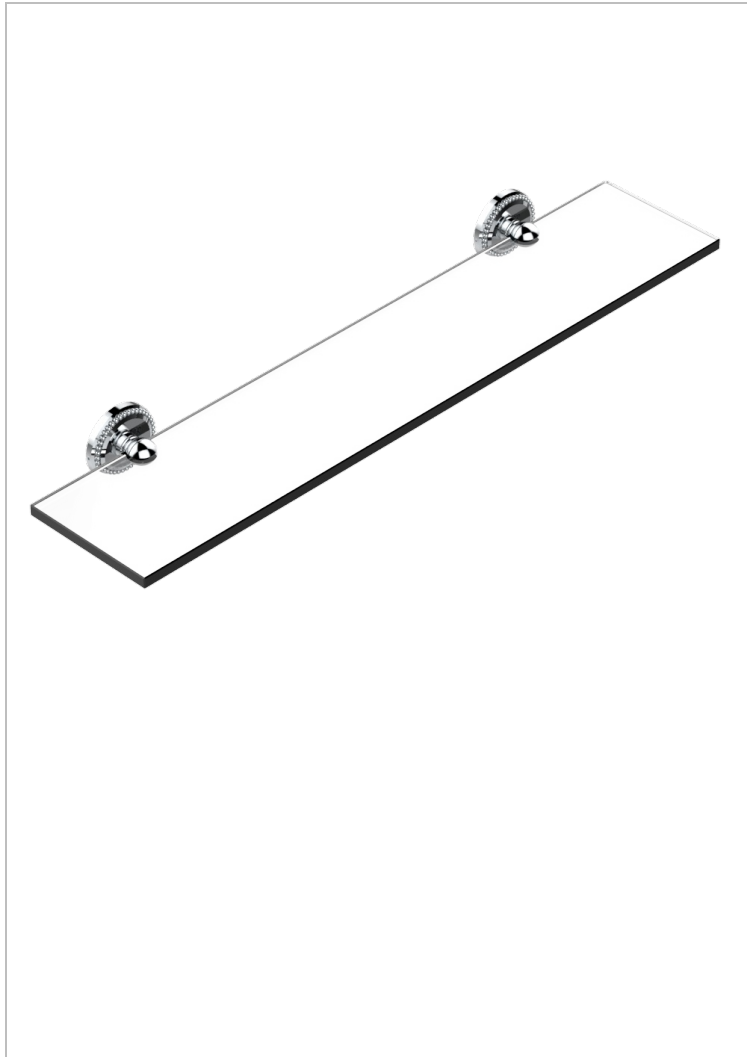

AMOUR DE TRIANON

G24-564

Glass shelf with brackets

THG[®]
PARIS

23156

14/01/2013

CHARACTERISTIC

- Amour de Trianon
- Glass shelf with brackets

AVAILABLE FINITIONS

Black nickel - D24
Chrome polished - A02
Chrome polished / gold polished - G02
Copper antique matt, coated - H07
Gold mat - F07
Gold polished - F01

Gold satiney - F03
Light coated bronze - D01
Matt chrome (American satin) - C02
Matt nickel (American satin) - C01
Nickel antique / Sovereign - H28
Nickel polished - B01