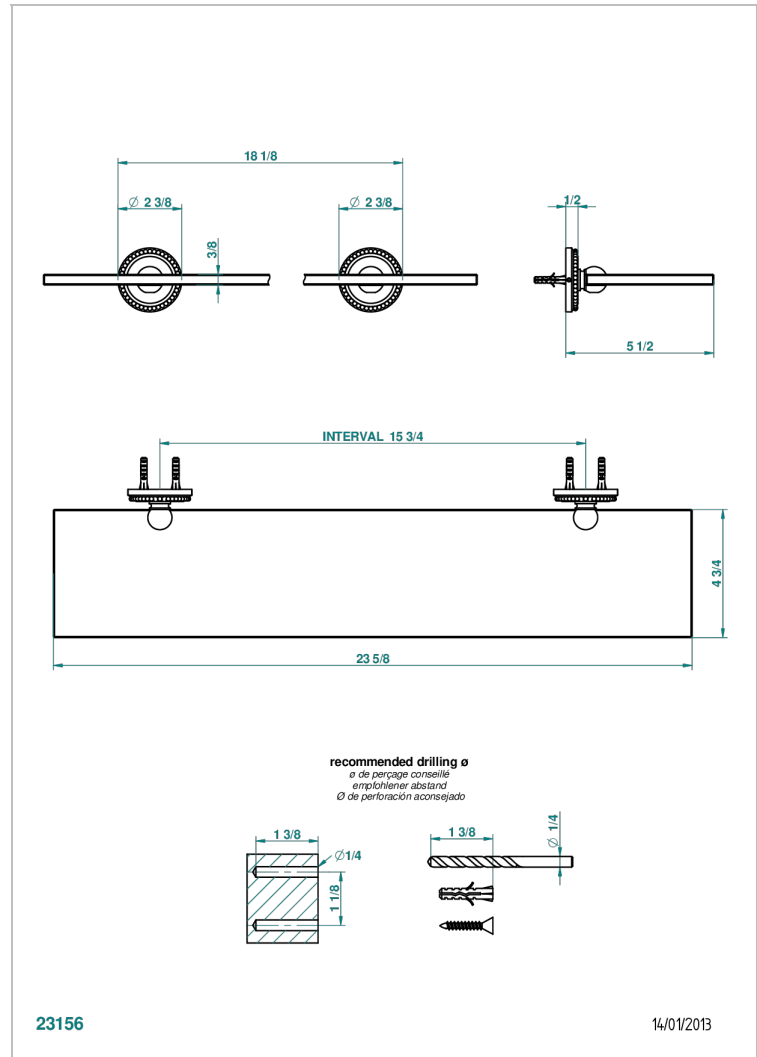

AMOUR DE TRIANON

G24-564

Glass shelf with brackets

THG[®]
PARIS

23156

14/01/2013

CHARACTERISTIC

- Amour de Trianon
- Glass shelf with brackets