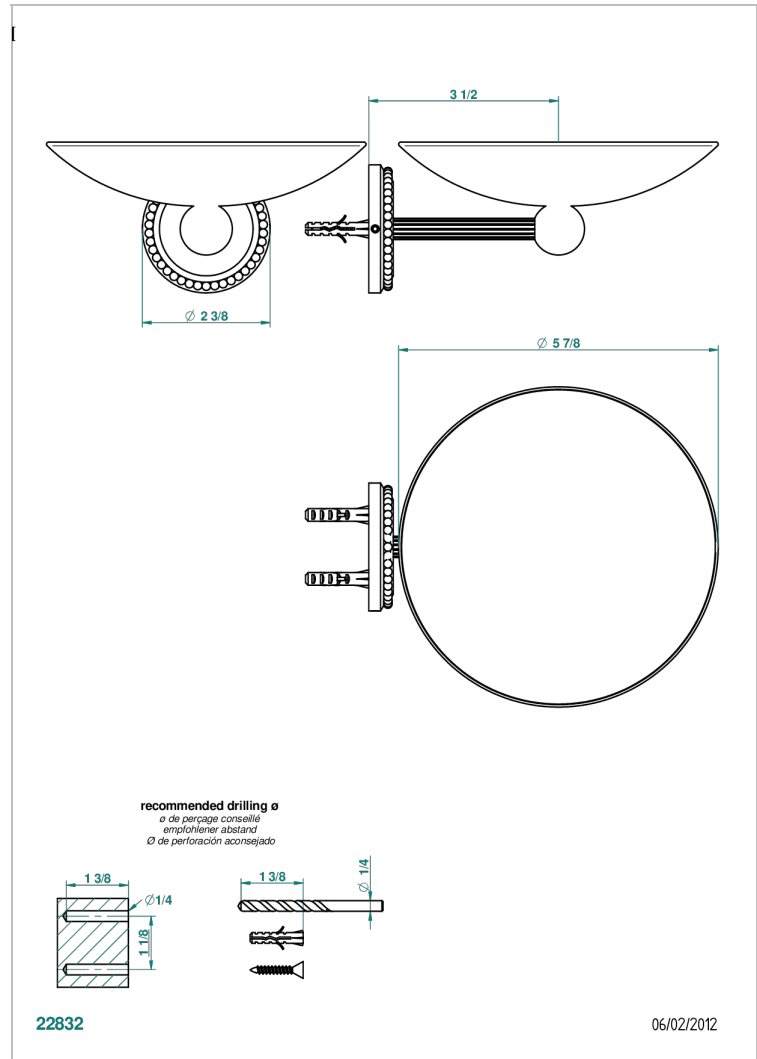

AMOUR DE TRIANON

G24-546GM

Soap dish, wall mounted, 6" diameter

THG[®]
PARIS

CHARACTERISTIC

- Amour de Trianon
- Soap dish, wall mounted, 6" diameter

AVAILABLE FINITIONS

Black nickel - D24
Chrome polished - A02
Chrome polished / gold polished - G02
Copper antique matt, coated - H07
Gold mat - F07
Gold polished - F01