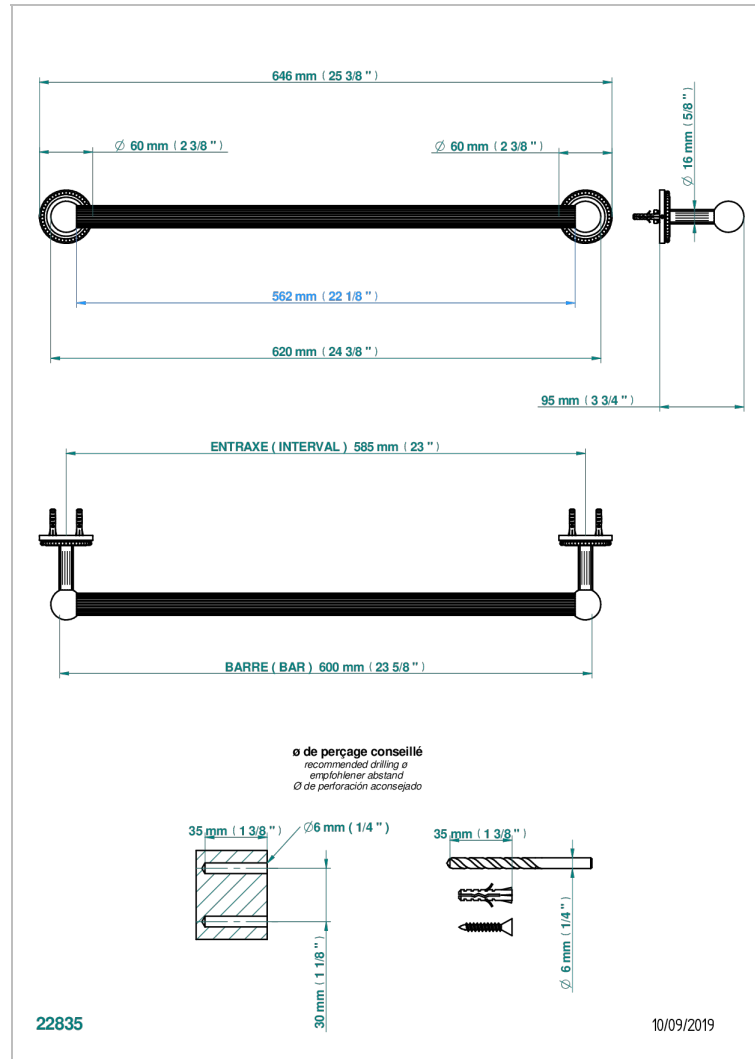

AMOUR DE TRIANON

G24-526/60

Towel bar, 24" long

THG[®]
PARIS

CHARACTERISTIC

- Amour de Trianon
- Towel bar, 24" long

AVAILABLE FINITIONS

Black nickel - D24
Chrome polished - A02
Chrome polished / gold polished - G02
Copper antique matt, coated - H07
Gold mat - F07
Gold polished - F01