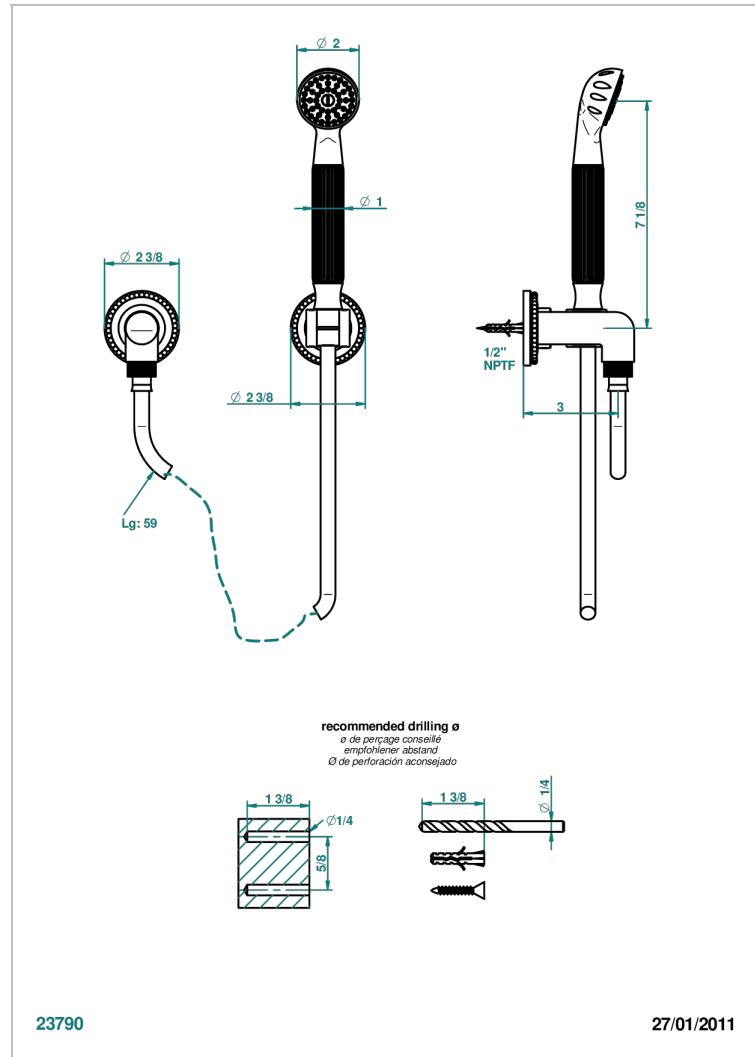

AMOUR DE TRIANON

G24-52/US

Wall mounted handshower with separate fixed hook

THG[®]
PARIS

CHARACTERISTIC

- Amour de Trianon
- Wall mounted handshower with separate fixed hook

TECHNICAL SPECS

- Recommandé : 3 bars (max. 5 bars) - Advised : 43,5 psi (max. 72 psi)
- 9,5 l/min à 3 bars (2.5 gpm at 43.5 psi)

AVAILABLE FINITIONS

Black nickel - D24
Chrome polished - A02
Chrome polished / gold polished - G02
Copper antique matt, coated - H07
Gold mat - F07
Gold polished - F01

Gold satiney - F03
Light coated bronze - D01
Matt chrome (American satin) - C02
Matt nickel (American satin) - C01
Nickel antique / Sovereign - H28
Nickel polished - B01