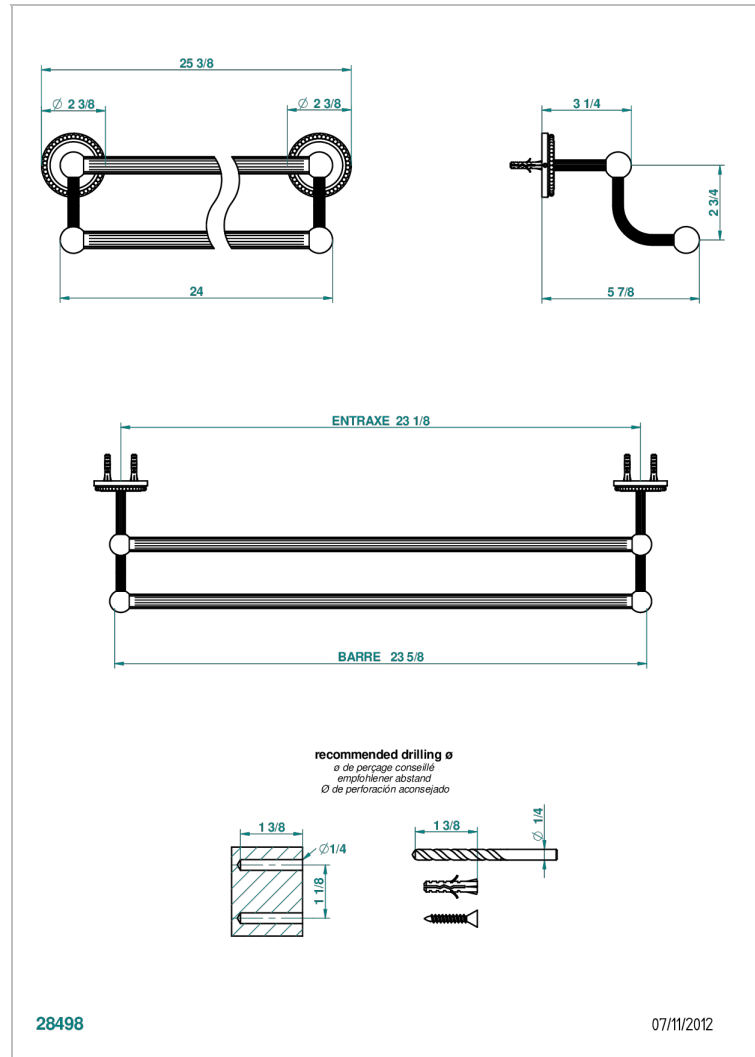

AMOUR DE TRIANON

G24-516/60

Double towel bar, 24" long

THG[®]
PARIS

CHARACTERISTIC

- Amour de Trianon
- Double towel bar, 24" long

AVAILABLE FINITIONS

Black nickel - D24
Chrome polished - A02
Chrome polished / gold polished - G02
Copper antique matt, coated - H07
Gold mat - F07
Gold polished - F01