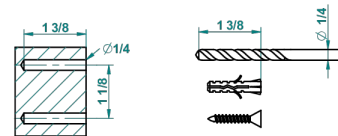

AMOUR DE TRIANON

G24-4720

Wall mounted toilet brush holder

THG®
PARIS

22996

13/01/2016

CHARACTERISTIC

- Amour de Trianon
- Wall mounted toilet brush holder

AVAILABLE FINITIONS

Black nickel - D24
Chrome polished - A02
Chrome polished / gold polished - G02
Copper antique matt, coated - H07
Gold mat - F07
Gold polished - F01

Gold satiney - F03
Light coated bronze - D01
Matt chrome (American satin) - C02
Matt nickel (American satin) - C01
Nickel antique / Sovereign - H28
Nickel polished - B01

Rose Gold - F27
Satin chrome - C03
Silver polished, antique - H03
Silver rhodium - F18
Soft gold - F30
Soft matt gold - F31

Soft satin gold - F32