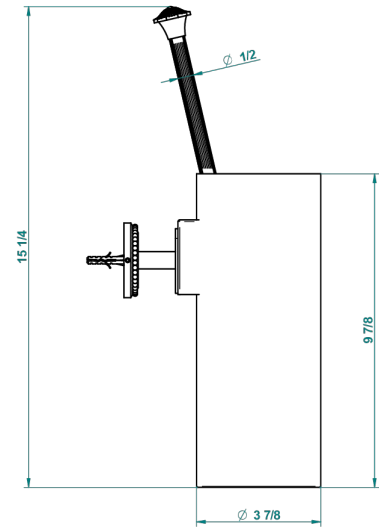

AMOUR DE TRIANON

G24-4720

Wall mounted toilet brush holder

THG®
PARIS

22996

13/01/2016

CHARACTERISTIC

- Amour de Trianon
- Wall mounted toilet brush holder

AVAILABLE FINITIONS

Black nickel - D24
Chrome polished - A02
Chrome polished / gold polished - G02
Copper antique matt, coated - H07
Gold mat - F07
Gold polished - F01

Gold satiney - F03
Light coated bronze - D01
Matt chrome (American satin) - C02
Matt nickel (American satin) - C01
Nickel antique / Sovereign - H28
Nickel polished - B01

Rose Gold - F27
Satin chrome - C03
Silver polished, antique - H03
Silver rhodium - F18
Soft gold - F30
Soft matt gold - F31

Soft satin gold - F32