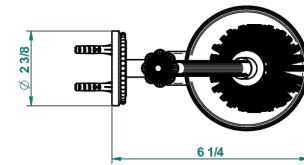

AMOUR DE TRIANON

G24-4720

Wall mounted toilet brush holder

THG®
PARIS

22996

13/01/2016

CHARACTERISTIC

- Amour de Trianon
- Wall mounted toilet brush holder

AVAILABLE FINITIONS

Black nickel - D24
Chrome polished - A02
Chrome polished / gold polished - G02
Copper antique matt, coated - H07
Gold mat - F07
Gold polished - F01

Gold satiney - F03
Light coated bronze - D01
Matt chrome (American satin) - C02
Matt nickel (American satin) - C01
Nickel antique / Sovereign - H28
Nickel polished - B01

Rose Gold - F27
Satin chrome - C03
Silver polished, antique - H03
Silver rhodium - F18
Soft gold - F30
Soft matt gold - F31

Soft satin gold - F32