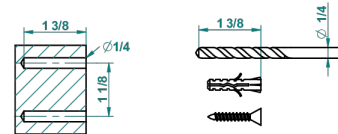

AMOUR DE TRIANON

G24-4720C

Metal toilet brush holder with brush with cover wall mounted

20051

12/01/2016

CHARACTERISTIC

- Amour de Trianon
- Metal toilet brush holder with brush with cover wall mounted

AVAILABLE FINITIONS

Black nickel - D24
Chrome polished - A02
Chrome polished / gold polished - G02
Copper antique matt, coated - H07
Gold mat - F07
Gold polished - F01

Gold satiney - F03
Light coated bronze - D01
Matt chrome (American satin) - C02
Matt nickel (American satin) - C01
Nickel antique / Sovereign - H28
Nickel polished - B01

Rose Gold - F27
Satin chrome - C03
Silver polished, antique - H03
Silver rhodium - F18
Soft gold - F30
Soft matt gold - F31

Soft satin gold - F32