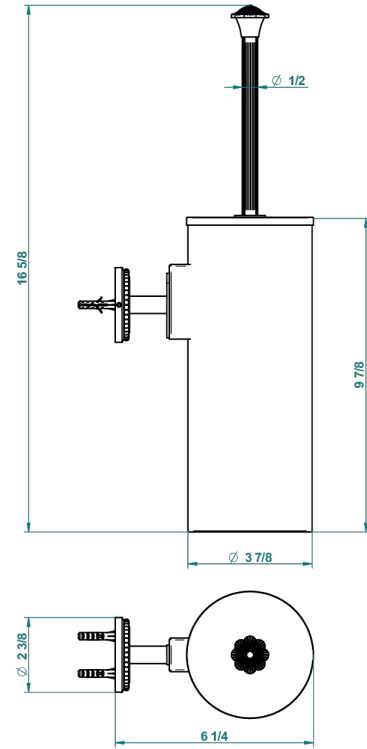

AMOUR DE TRIANON

G24-4720C

Metal toilet brush holder with brush with cover wall mounted

20051

12/01/2016

CHARACTERISTIC

- Amour de Trianon
- Metal toilet brush holder with brush with cover wall mounted

AVAILABLE FINITIONS

Black nickel - D24
Chrome polished - A02
Chrome polished / gold polished - G02
Copper antique matt, coated - H07
Gold mat - F07
Gold polished - F01

Gold satiney - F03
Light coated bronze - D01
Matt chrome (American satin) - C02
Matt nickel (American satin) - C01
Nickel antique / Sovereign - H28
Nickel polished - B01

Rose Gold - F27
Satin chrome - C03
Silver polished, antique - H03
Silver rhodium - F18
Soft gold - F30
Soft matt gold - F31

Soft satin gold - F32