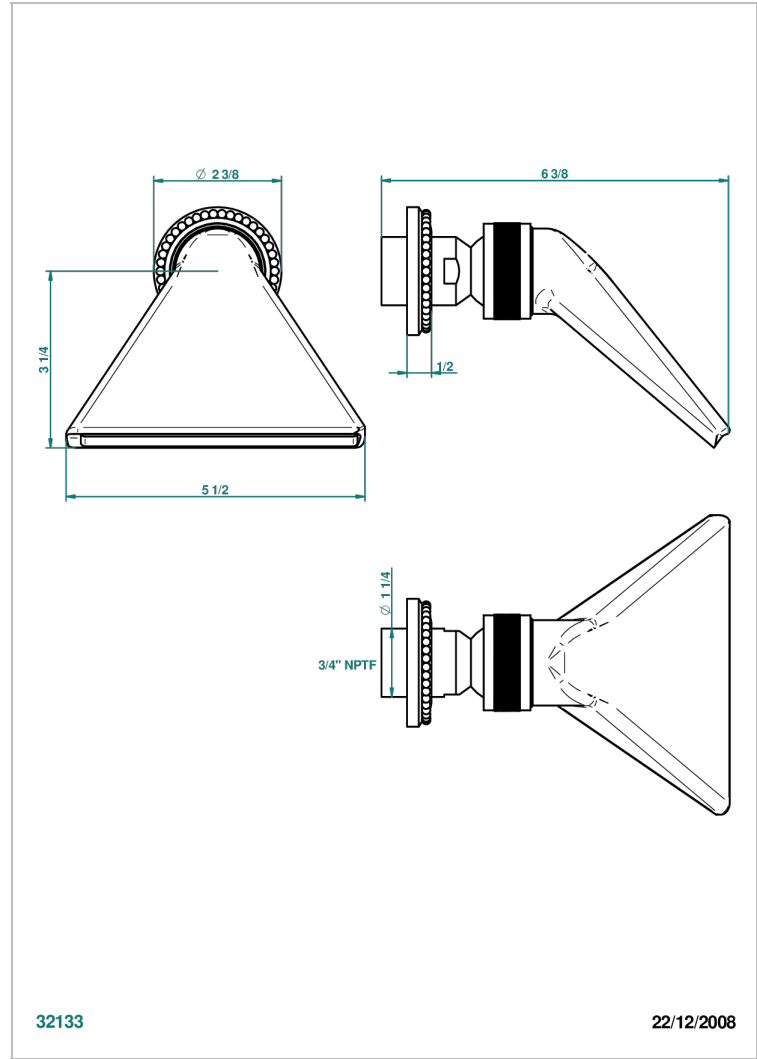

AMOUR DE TRIANON

G24-3640/US

Shower head, cast deluge with 3/4" connection

THG[®]
PARIS

CHARACTERISTIC

- Amour de Trianon
- Shower head, cast deluge with 3/4" connection

AVAILABLE FINITIONS

Black nickel - D24
Chrome polished - A02
Chrome polished / gold polished - G02
Copper antique matt, coated - H07
Gold mat - F07
Gold polished - F01