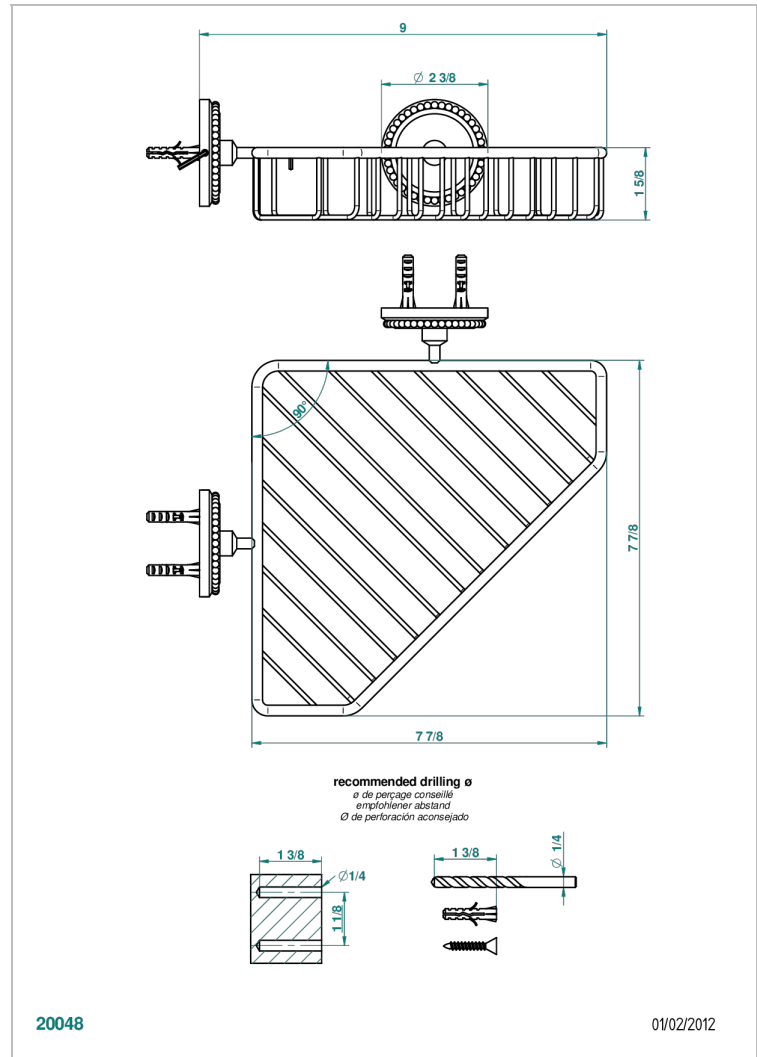

# AMOUR DE TRIANON

G24-3623

Large corner soap basket, wall mounted

THG<sup>®</sup>  
PARIS

## CHARACTERISTIC

- Amour de Trianon
- Large corner soap basket, wall mounted