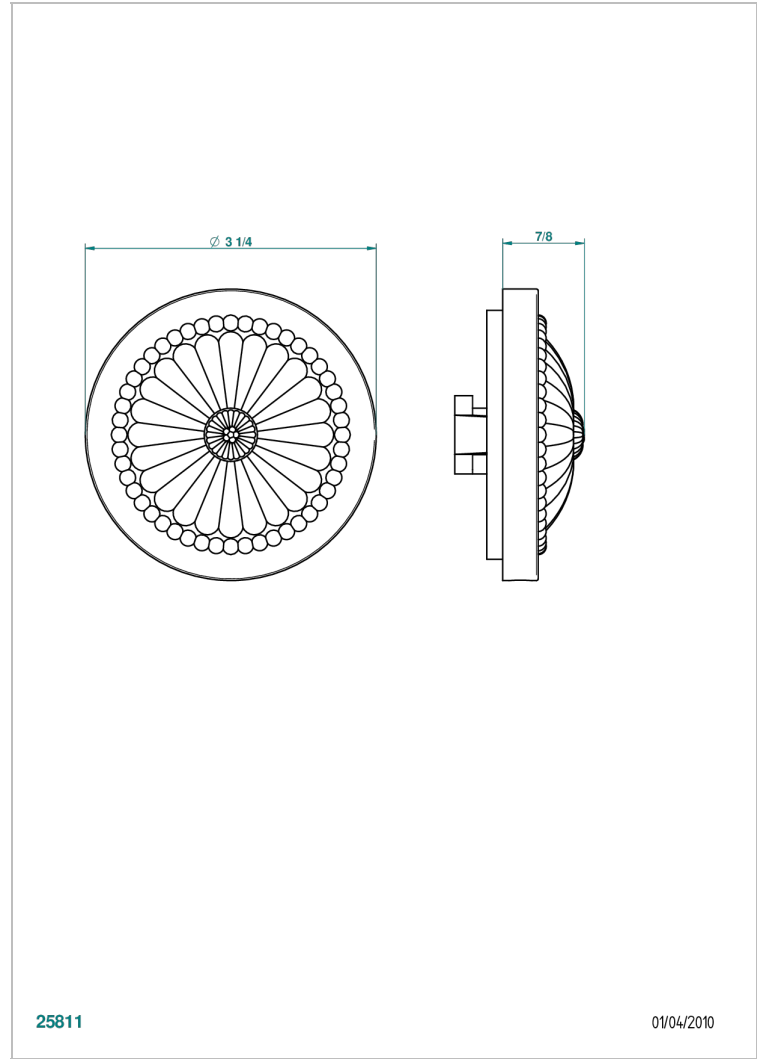

AMOUR DE TRIANON

G24-301GEBUS

Control knob for Geberit waste overflow

THG[®]
PARIS

25811

01/04/2010

CHARACTERISTIC

- Amour de Trianon
- Control knob for Geberit waste overflow