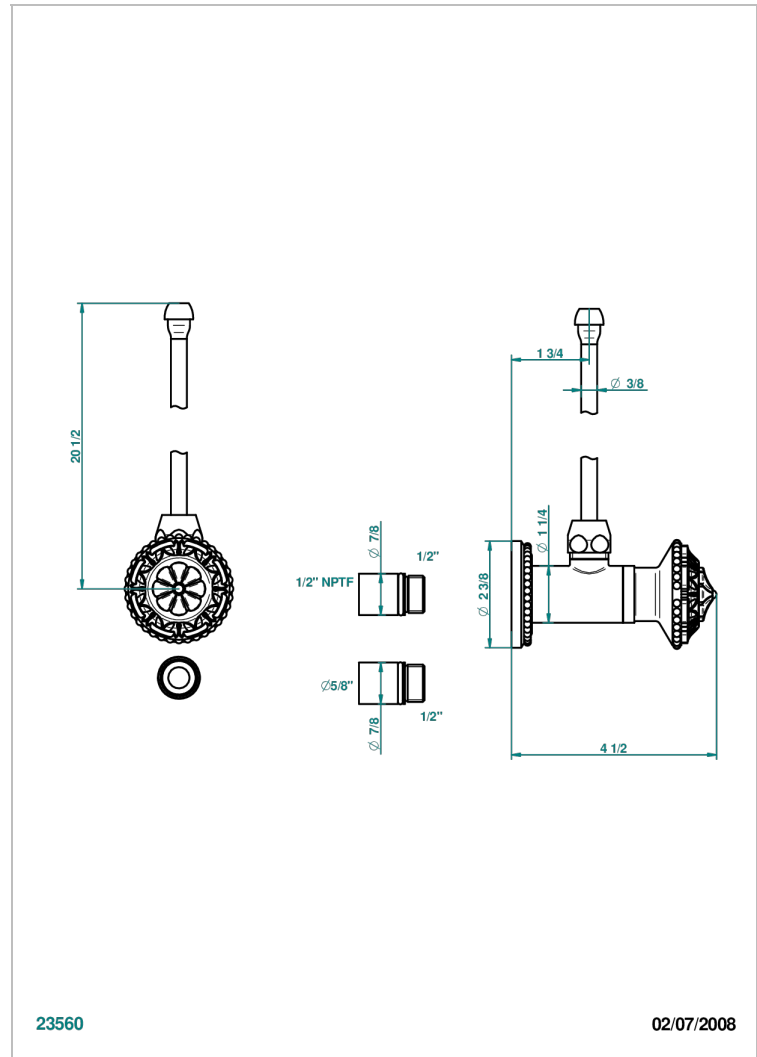

AMOUR DE TRIANON

G24-181/SLA

Angle supply valve with 3/8" adaptor set

THG[®]
PARIS

CHARACTERISTIC

- Amour de Trianon
- Angle supply valve with 3/8" adaptor set

AVAILABLE FINITIONS

Black nickel - D24
Chrome polished - A02
Chrome polished / gold polished - G02
Copper antique matt, coated - H07
Gold mat - F07
Gold polished - F01