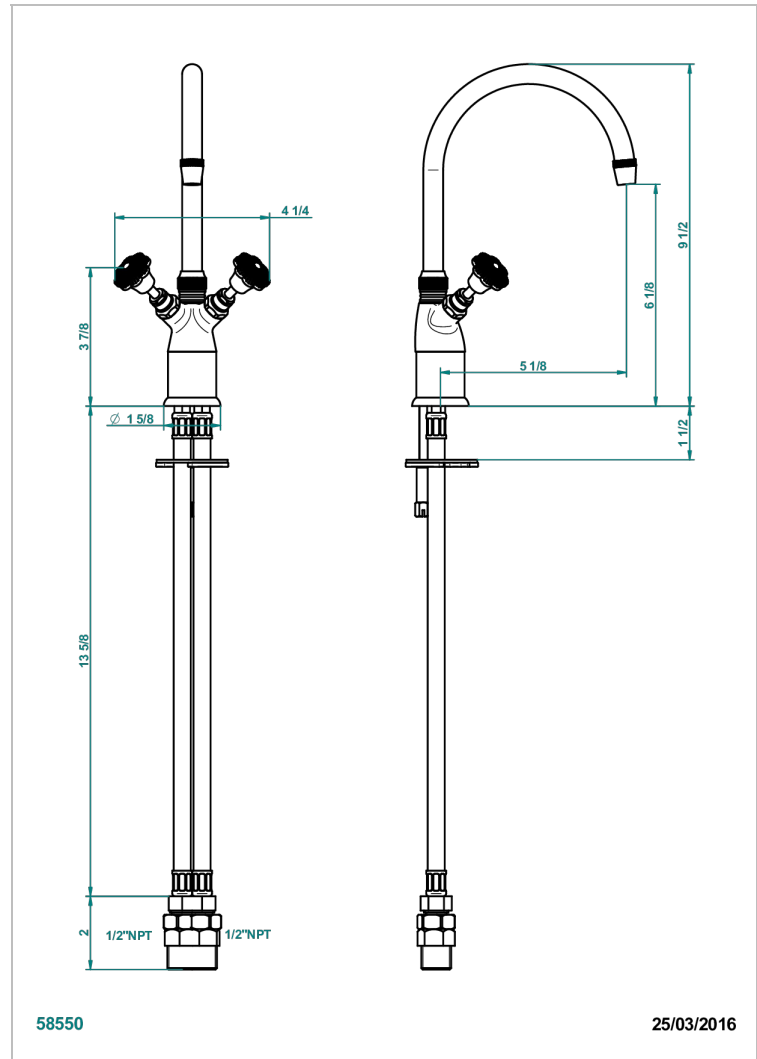

AMOUR DE TRIANON

G24-161/US

Single hole bar faucet, with arc spout, less drain

THG[®]
PARIS

CHARACTERISTIC

- Amour de Trianon
- Single hole bar faucet, with arc spout, less drain

AVAILABLE FINITIONS

Black nickel - D24
Chrome polished - A02
Chrome polished / gold polished - G02
Copper antique matt, coated - H07
Gold mat - F07
Gold polished - F01

Soft satin gold - F32