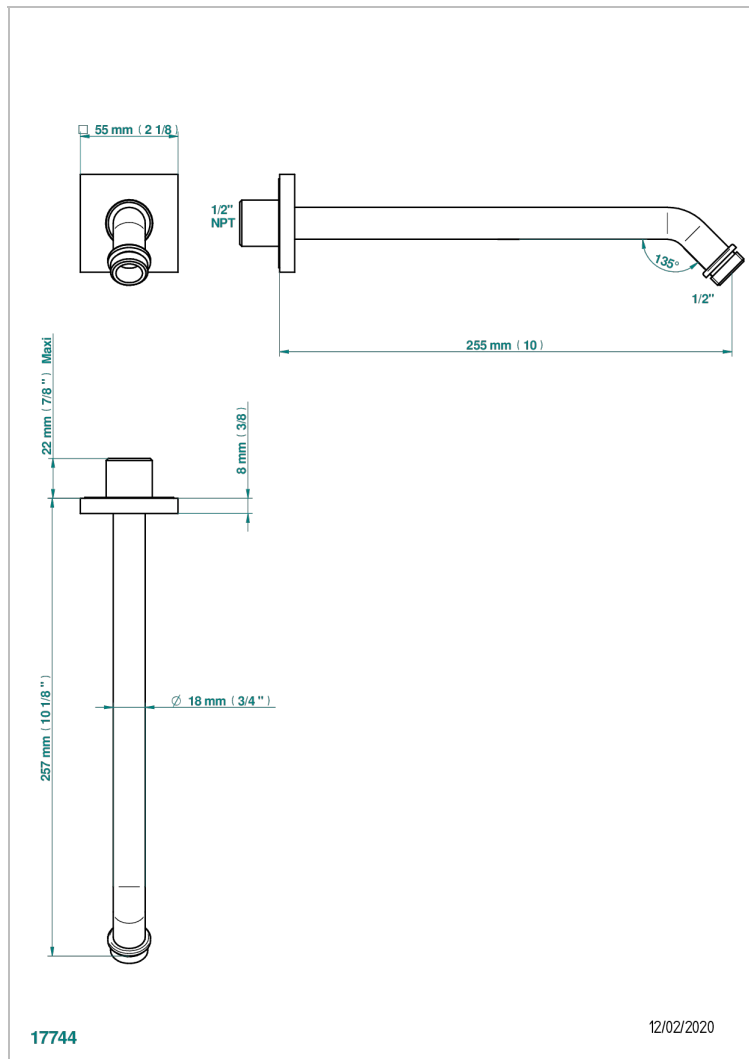

# BELUGA WITH LEVER HANDLES

G1U-84/US

Horizontal shower arm, 45°, lg: 10"

THG  
PARIS

## CHARACTERISTIC

- Beluga with lever handles
- Horizontal shower arm, 45°, lg: 10"