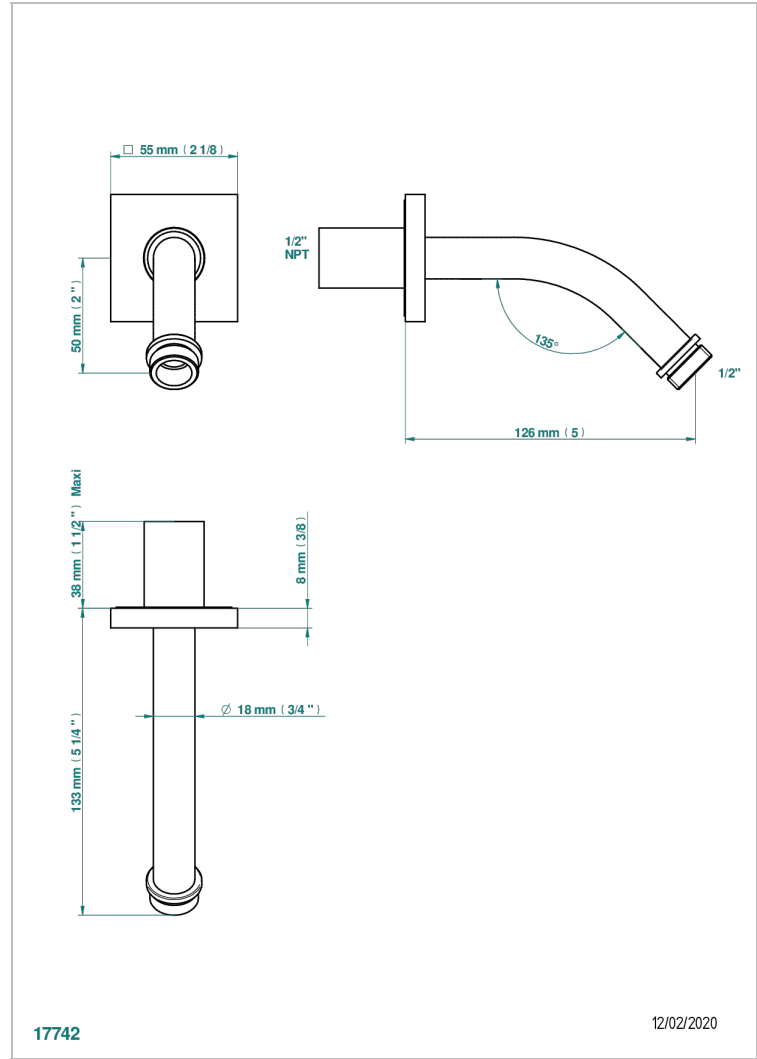

BELUGA WITH LEVER HANDLES

G1U-82/US

Horizontal shower arm, 45°, lg: 4" 3/4

17742

12/02/2020

CHARACTERISTIC

- Beluga with lever handles
- Horizontal shower arm, 45°, lg: 4" 3/4

AVAILABLE FINITIONS