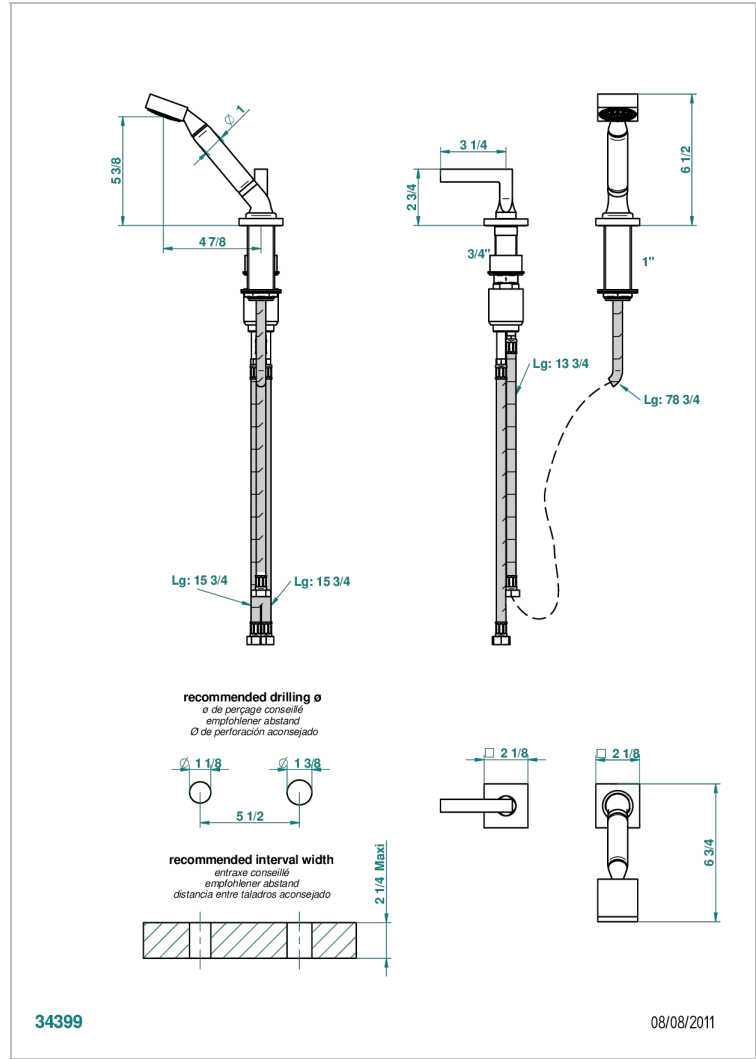

BELUGA WITH LEVER HANDLES

G1U-6532/60A

Deck mounted mixer with handshower, progressive cartridge

CHARACTERISTIC

- Beluga with lever handles
- Deck mounted mixer with handshower, progressive cartridge

TECHNICAL SPECS

- Recommandé : 3 bars (max. 5 bars) - Advised : 43,5 psi (max. 72 psi)
- 9,5 l/min à 3 bars (2.5 gpm at 43.5 psi)

AVAILABLE FINITIONS

Black nickel - D24
Blush PVD - H62
Brass color PVD - H49
Brown bronze color PVD - F33
Chrome polished - A02
Chrome polished / gold polished - G02

Matt gold color PVD - H53
Matt graphite PVD - H65
Matt nickel (American satin) - C01
Matt nickel color PVD - H56
Nickel antique / Sovereign - H28
Nickel color PVD - H55

Nickel polished - B01
Rose Gold - F27
Satin chrome - C03
Silver polished, antique - H03
Silver rhodium - F18
Soft gold - F30