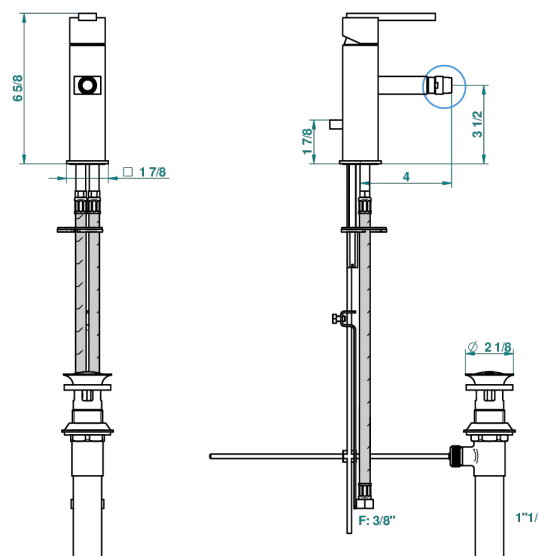

BELUGA WITH LEVER HANDLES

G1U-6504D/US

Single lever bidet faucet with drain

45179

14/02/2012

CHARACTERISTIC

- Beluga with lever handles
- Single lever bidet faucet with drain

TECHNICAL SPECS

- Recommandé : 3 bars (max. 5 bars) - Advised : 43,5 psi (max. 72 psi)
- 5,7 l/min à 3 bars (1.5 gpm at 43.5 psi)
- 1.2 gpm on demand in accordance with California's rules

AVAILABLE FINITIONS

Black nickel - D24
Blush PVD - H62
Brass color PVD - H49
Brown bronze color PVD - F33
Chrome polished - A02
Chrome polished / gold polished - G02

Copper antique matt, coated - H07
Gold color PVD - H52
Gold mat - F07
Gold polished - F01
Gold satiney - F03
Graphite PVD - H64

Light coated bronze - D01
Matt Umber PVD - H67
Matt blush PVD - H60
Matt brass color PVD - H50
Matt brown bronze color PVD - F34
Matt chrome (American satin) - C02

Matt gold color PVD - H53
Matt graphite PVD - H65
Matt nickel (American satin) - C01
Matt nickel color PVD - H56
Nickel antique / Sovereign - H28
Nickel color PVD - H55

Nickel polished - B01
Rose Gold - F27
Satin chrome - C03
Silver polished, antique - H03
Silver rhodium - F18
Soft gold - F30