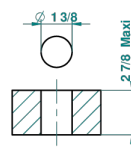

BELUGA WITH LEVER HANDLES

G1U-6504D/US

Single lever bidet faucet with drain

45179

14/02/2012

CHARACTERISTIC

- Beluga with lever handles
- Single lever bidet faucet with drain

TECHNICAL SPECS

- Recommandé : 3 bars (max. 5 bars) - Advised : 43,5 psi (max. 72 psi)
- 5,7 l/min à 3 bars (1.5 gpm at 43.5 psi)
- 1.2 gpm on demand in accordance with California's rules

AVAILABLE FINITIONS

Black nickel - D24
Blush PVD - H62
Brass color PVD - H49
Brown bronze color PVD - F33
Chrome polished - A02
Chrome polished / gold polished - G02

Copper antique matt, coated - H07
Gold color PVD - H52
Gold mat - F07
Gold polished - F01
Gold satiney - F03
Graphite PVD - H64

Light coated bronze - D01
Matt Umber PVD - H67
Matt blush PVD - H60
Matt brass color PVD - H50
Matt brown bronze color PVD - F34
Matt chrome (American satin) - C02

Matt gold color PVD - H53
Matt graphite PVD - H65
Matt nickel (American satin) - C01
Matt nickel color PVD - H56
Nickel antique / Sovereign - H28
Nickel color PVD - H55

Nickel polished - B01
Rose Gold - F27
Satin chrome - C03
Silver polished, antique - H03
Silver rhodium - F18
Soft gold - F30