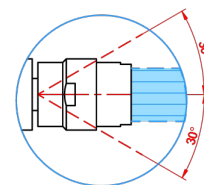

BELUGA WITH LEVER HANDLES

G1U-6504D/US

Single lever bidet faucet with drain

45179

14/02/2012

CHARACTERISTIC

- Beluga with lever handles
- Single lever bidet faucet with drain

TECHNICAL SPECS

- Recommandé : 3 bars (max. 5 bars) - Advised : 43,5 psi (max. 72 psi)
- 5,7 l/min à 3 bars (1.5 gpm at 43.5 psi)
- 1.2 gpm on demand in accordance with California's rules

AVAILABLE FINITIONS

Black nickel - D24
Blush PVD - H62
Brass color PVD - H49
Brown bronze color PVD - F33
Chrome polished - A02
Chrome polished / gold polished - G02

Copper antique matt, coated - H07
Gold color PVD - H52
Gold mat - F07
Gold polished - F01
Gold satiney - F03
Graphite PVD - H64

Light coated bronze - D01
Matt Umber PVD - H67
Matt blush PVD - H60
Matt brass color PVD - H50
Matt brown bronze color PVD - F34
Matt chrome (American satin) - C02

Matt gold color PVD - H53
Matt graphite PVD - H65
Matt nickel (American satin) - C01
Matt nickel color PVD - H56
Nickel antique / Sovereign - H28
Nickel color PVD - H55

Nickel polished - B01
Rose Gold - F27
Satin chrome - C03
Silver polished, antique - H03
Silver rhodium - F18
Soft gold - F30