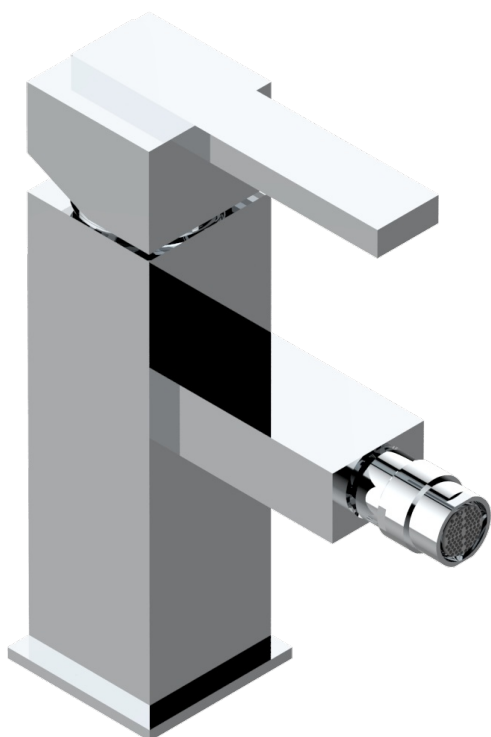

BELUGA WITH LEVER HANDLES

G1U-6504D/US

Single lever bidet faucet with drain

45179

14/02/2012

CHARACTERISTIC

- Beluga with lever handles
- Single lever bidet faucet with drain

TECHNICAL SPECS

- Recommandé : 3 bars (max. 5 bars) - Advised : 43,5 psi (max. 72 psi)
- 5,7 l/min à 3 bars (1.5 gpm at 43.5 psi)
- 1.2 gpm on demand in accordance with California's rules

AVAILABLE FINITIONS

Black nickel - D24
Blush PVD - H62
Brass color PVD - H49
Brown bronze color PVD - F33
Chrome polished - A02
Chrome polished / gold polished - G02

Copper antique matt, coated - H07
Gold color PVD - H52
Gold mat - F07
Gold polished - F01
Gold satiney - F03
Graphite PVD - H64

Light coated bronze - D01
Matt Umber PVD - H67
Matt blush PVD - H60
Matt brass color PVD - H50
Matt brown bronze color PVD - F34
Matt chrome (American satin) - C02

Matt gold color PVD - H53
Matt graphite PVD - H65
Matt nickel (American satin) - C01
Matt nickel color PVD - H56
Nickel antique / Sovereign - H28
Nickel color PVD - H55

Nickel polished - B01
Rose Gold - F27
Satin chrome - C03
Silver polished, antique - H03
Silver rhodium - F18
Soft gold - F30