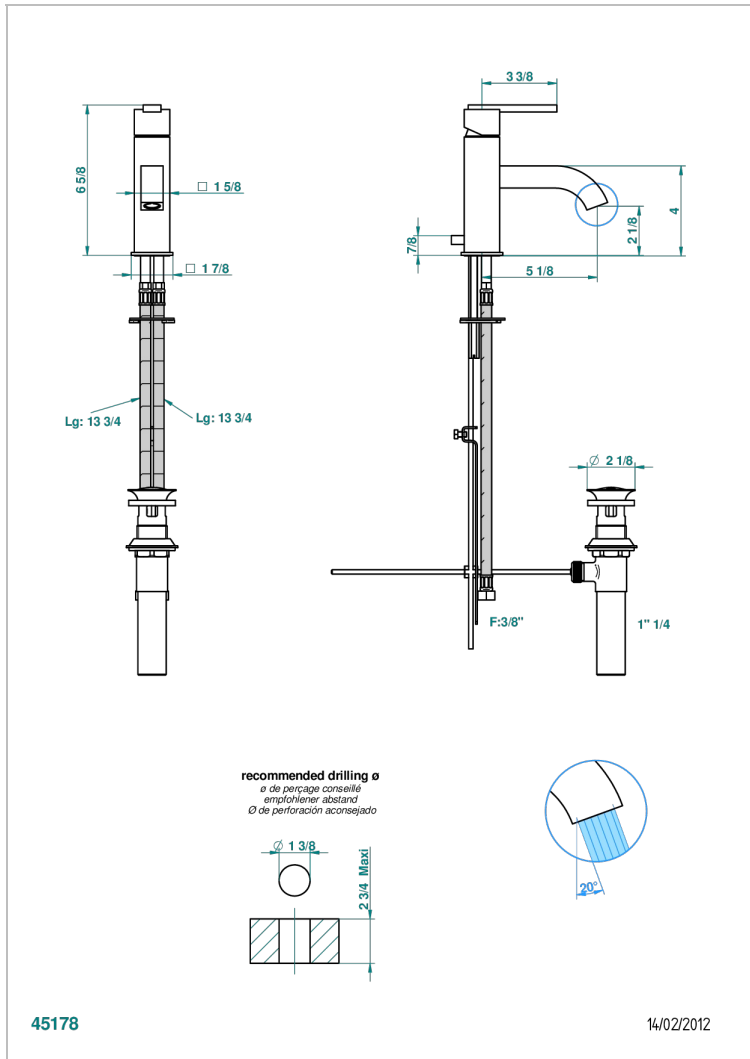

BELUGA WITH LEVER HANDLES

G1U-6500BL/US

Single lever faucet with drain - long spout

THG
PARIS

CHARACTERISTIC

- Beluga with lever handles
- Single lever faucet with drain - long spout

TECHNICAL SPECS

- Recommandé : 3 bars (max. 5 bars) - Advised : 43,5 psi (max. 72 psi)
- 5,7 l/min à 3 bars (1.5 gpm at 43.5 psi)
- 1.2 gpm on demand in accordance with California's rules