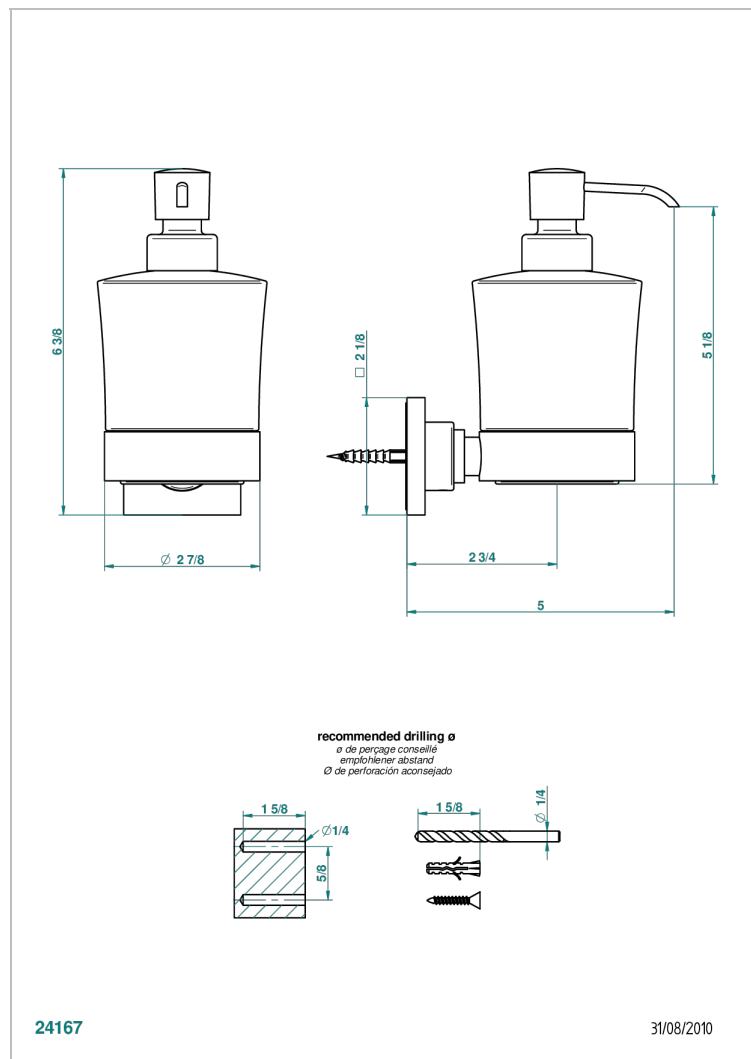

BELUGA WITH LEVER HANDLES

G1U-613

Liquid soap dispenser

24167

31/08/2010

CHARACTERISTIC

- Beluga with lever handles
- Liquid soap dispenser

AVAILABLE FINITIONS