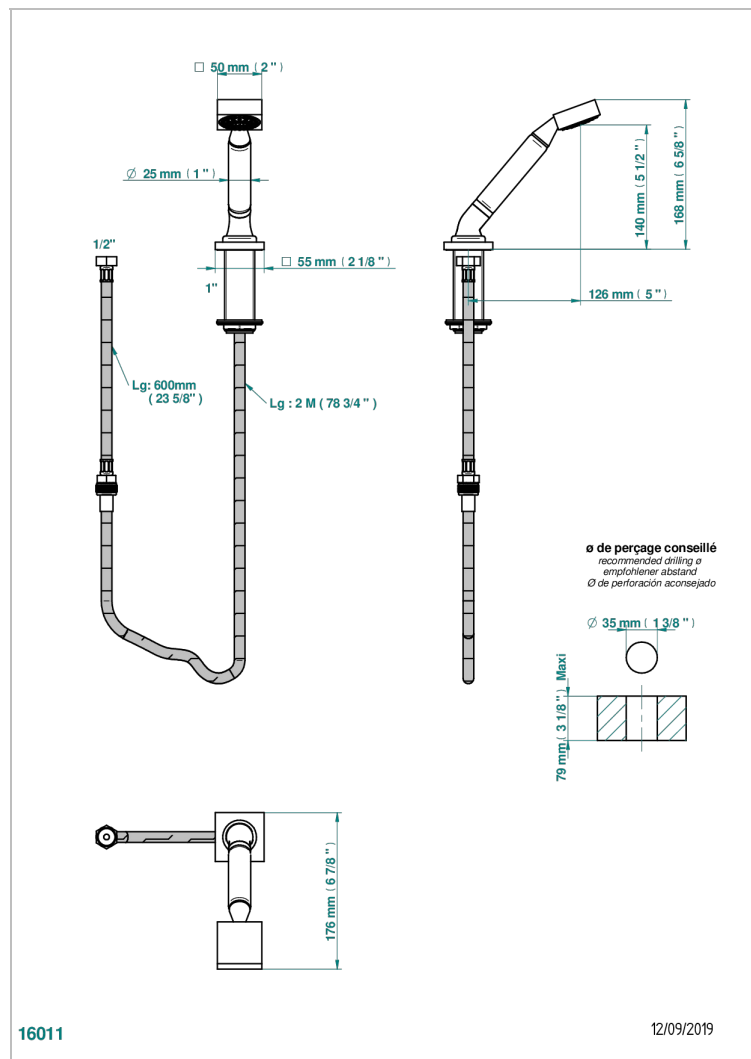

# BELUGA WITH LEVER HANDLES

G1U-60A

Deck mounted hand shower, with hose

## CHARACTERISTIC

- Beluga with lever handles
- Deck mounted hand shower, with hose