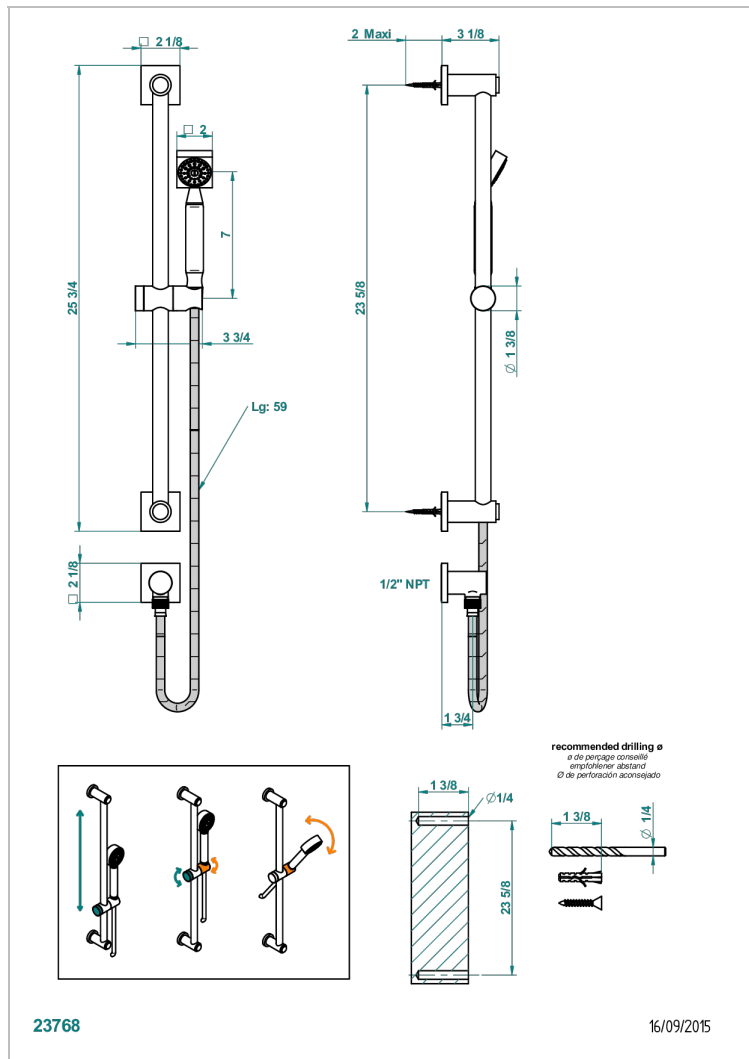

# BELUGA WITH LEVER HANDLES

G1U-58/US

Slide bar with handshower and elbow

## CHARACTERISTIC

- Beluga with lever handles
- Slide bar with handshower and elbow

## TECHNICAL SPECS

- Recommandé : 3 bars (max. 5 bars) - Advised : 43,5 psi (max. 72 psi)
- 9,5 l/min à 3 bars (2.5 gpm at 43.5 psi)

Nickel antique / Sovereign - H28

Nickel color PVD - H55

Nickel polished - B01

Rose Gold - F27

Satin chrome - C03

Silver polished, antique - H03

Silver rhodium - F18

Soft gold - F30