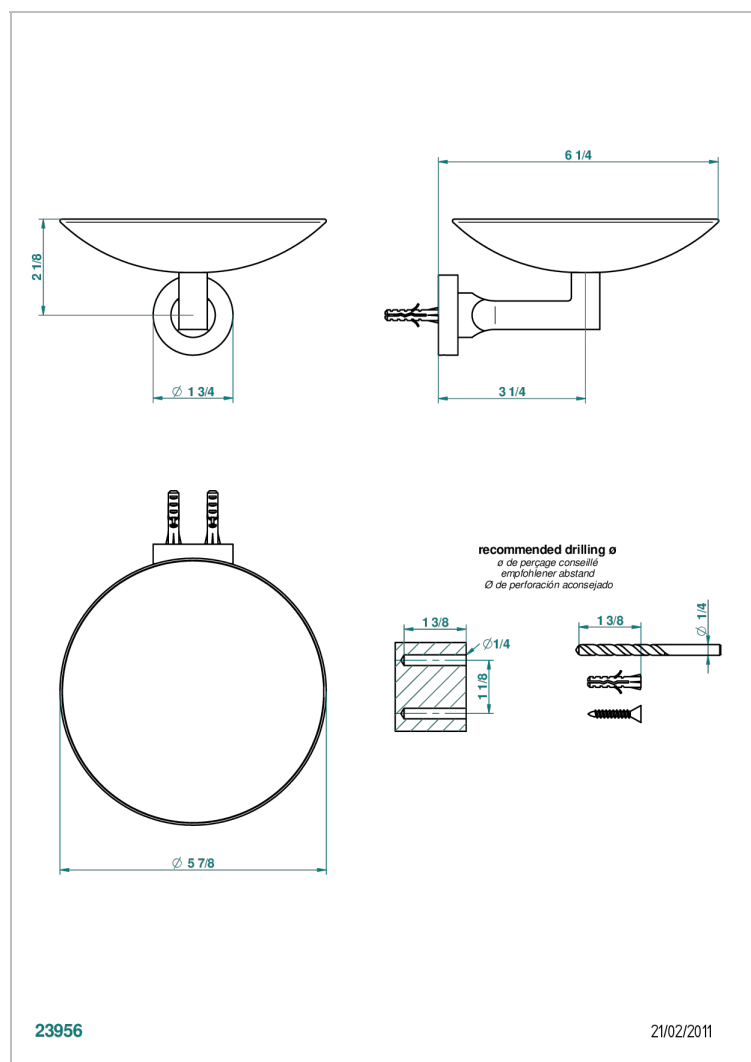

BELUGA WITH LEVER HANDLES

G1U-546GM

Soap dish, wall mounted, 6" diameter

CHARACTERISTIC

- Beluga with lever handles
- Soap dish, wall mounted, 6" diameter

AVAILABLE FINITIONS

Black nickel - D24

Blush PVD - H62