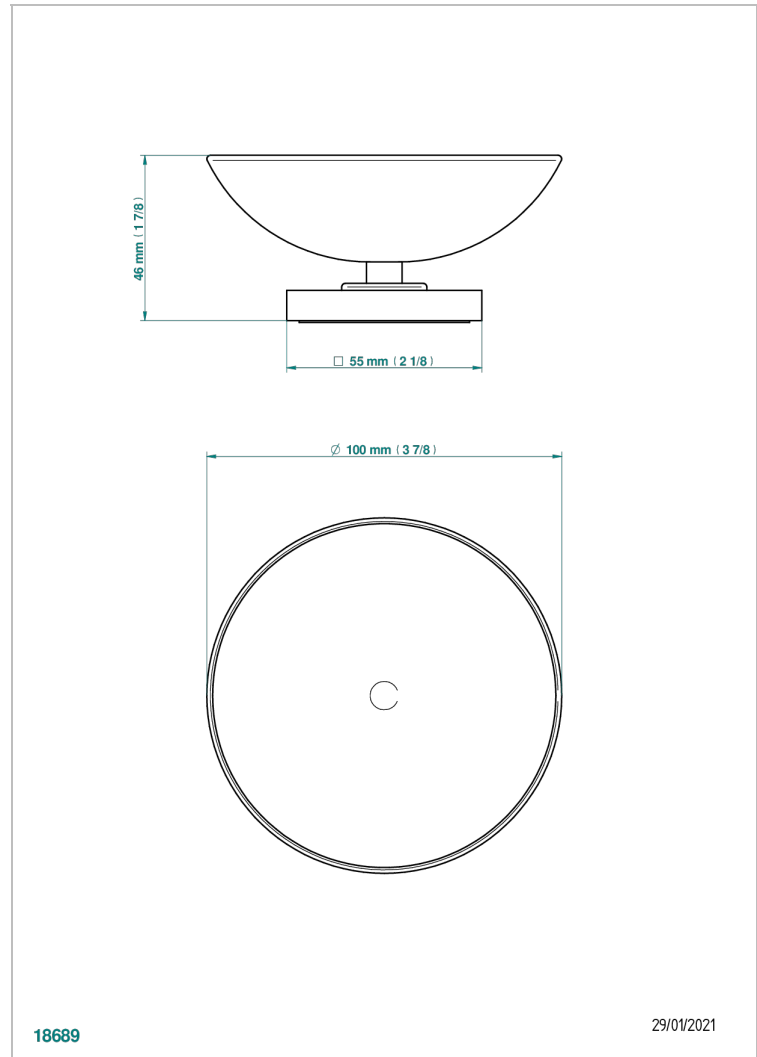

BELUGA WITH LEVER HANDLES

G1U-544

Soap dish, freestanding , 4" diameter

THG[®]
PARIS

CHARACTERISTIC

- Beluga with lever handles
- Soap dish, freestanding , 4" diameter

AVAILABLE FINITIONS

Black nickel - D24