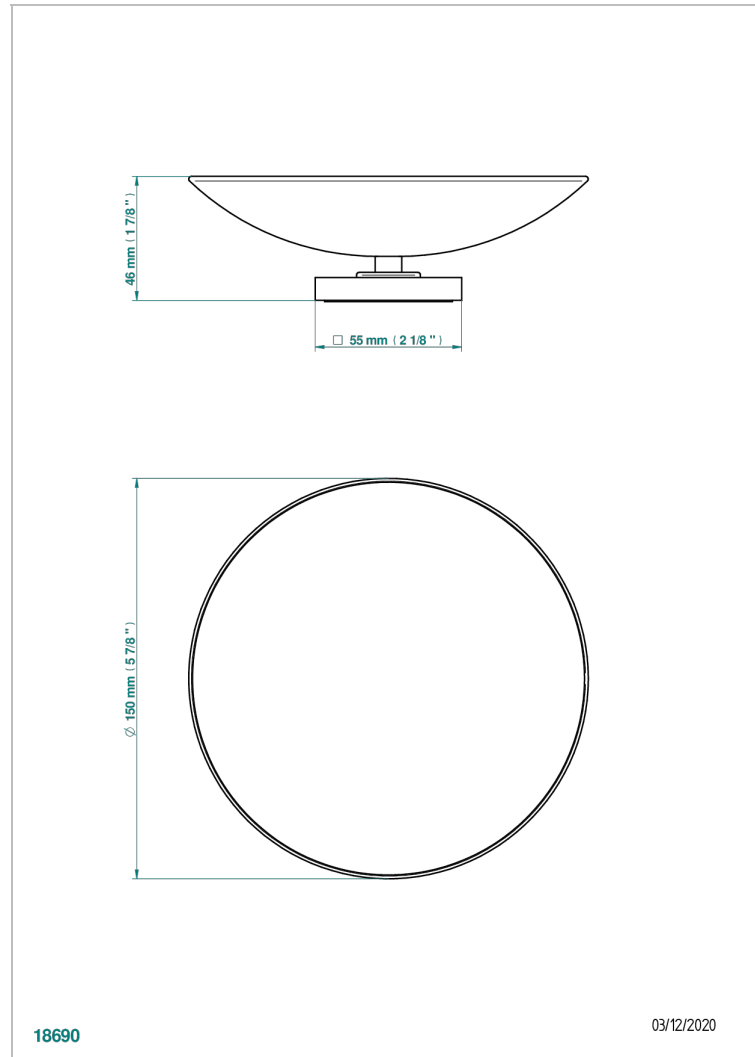

# BELUGA WITH LEVER HANDLES

G1U-544GM

Soap dish, freestanding , 6" diameter

THG<sup>®</sup>  
PARIS

## CHARACTERISTIC

- Beluga with lever handles
- Soap dish, freestanding , 6" diameter