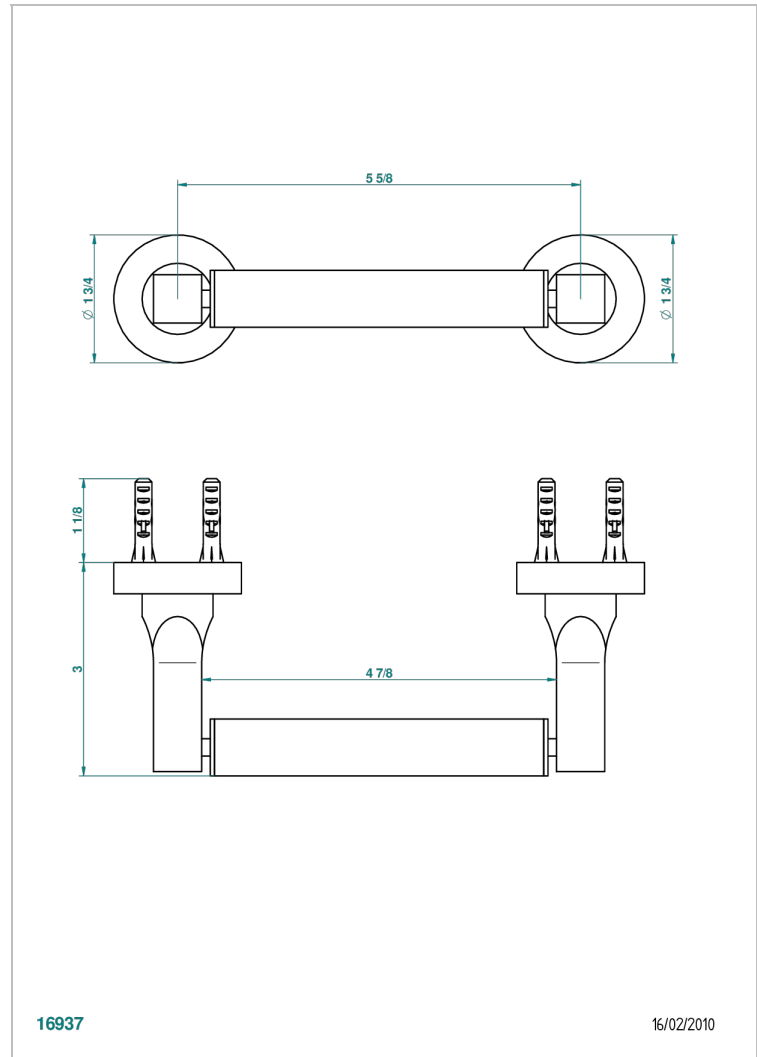

# BELUGA WITH LEVER HANDLES

G1U-543M

Paper roll holder

THG<sup>®</sup>  
PARIS

## CHARACTERISTIC

- Beluga with lever handles
- Paper roll holder