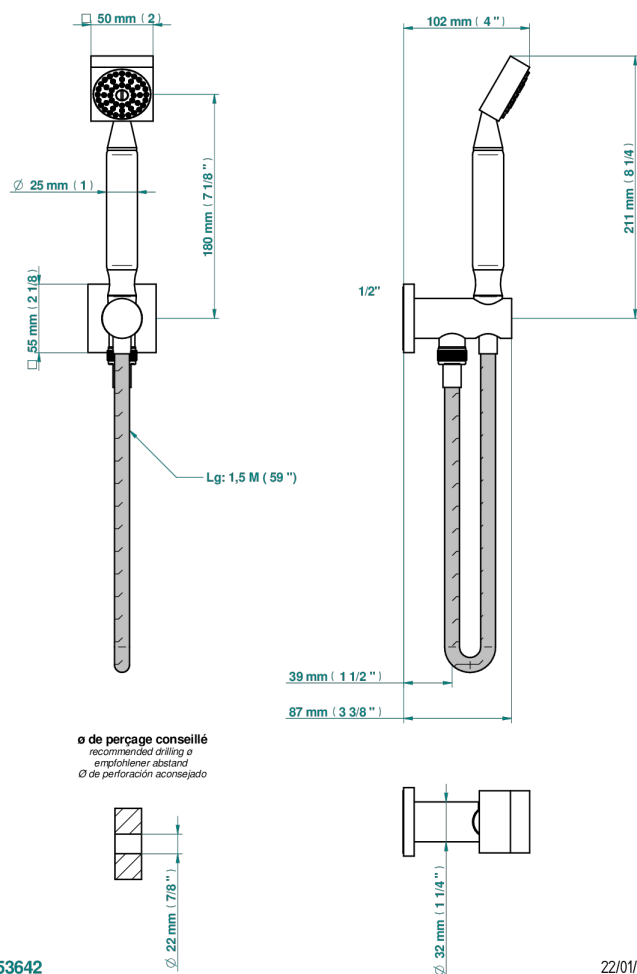

BELUGA WITH LEVER HANDLES

G1U-54/US

Wall mounted handshower with integrated fixed hook

CHARACTERISTIC

- Beluga with lever handles
- Wall mounted handshower with integrated fixed hook

TECHNICAL SPECS

- Recommandé : 3 bars (max. 5 bars) - Advised : 43,5 psi (max. 72 psi)
- 9,5 l/min à 3 bars (2.5 gpm at 43.5 psi)

AVAILABLE FINITIONS

Black nickel - D24

Blush PVD - H62

Brass color PVD - H49

Brown bronze color PVD - F33

Chrome polished - A02

Chrome polished / gold polished - G02

Copper antique matt, coated - H07

Nickel antique / Sovereign - H28

Nickel color PVD - H55

Nickel polished - B01

Rose Gold - F27

Satin chrome - C03

Silver polished, antique - H03

Silver rhodium - F18

Soft gold - F30