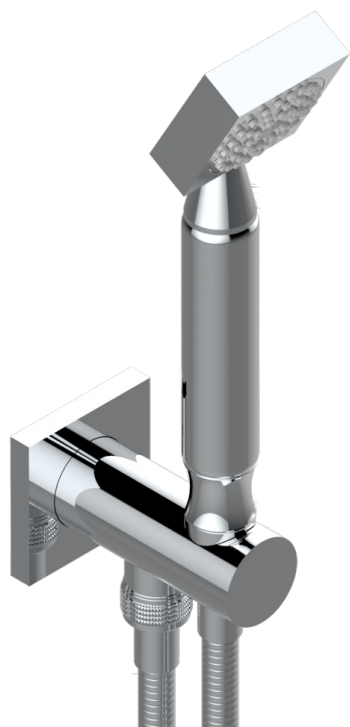

BELUGA WITH LEVER HANDLES

G1U-54/US

Wall mounted handshower with integrated fixed hook

CHARACTERISTIC

- Beluga with lever handles
- Wall mounted handshower with integrated fixed hook

TECHNICAL SPECS

- Recommandé : 3 bars (max. 5 bars) - Advised : 43,5 psi (max. 72 psi)
- 9,5 l/min à 3 bars (2.5 gpm at 43.5 psi)

AVAILABLE FINITIONS

Black nickel - D24

Blush PVD - H62

Brass color PVD - H49

Brown bronze color PVD - F33

Chrome polished - A02

Chrome polished / gold polished - G02

Copper antique matt, coated - H07

Nickel antique / Sovereign - H28

Nickel color PVD - H55

Nickel polished - B01

Rose Gold - F27

Satin chrome - C03

Silver polished, antique - H03

Silver rhodium - F18

Soft gold - F30